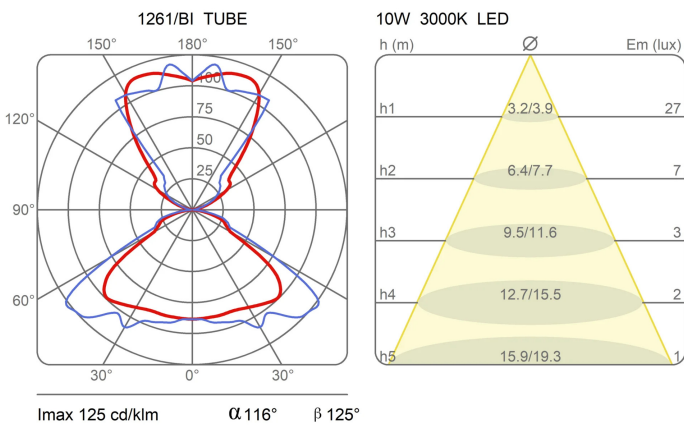

Certifications

EcoLabel

Photometric curves