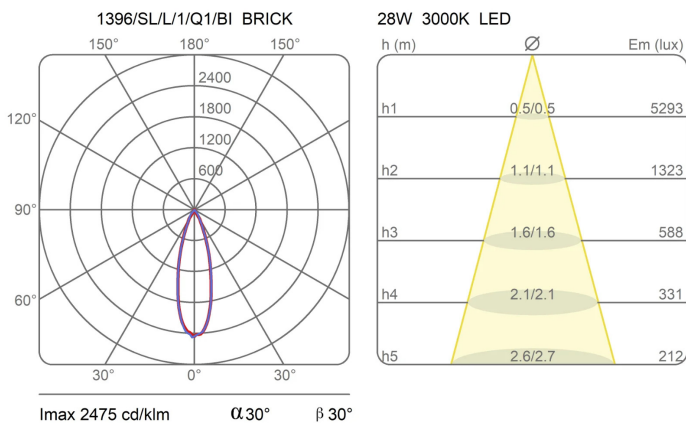

Certifications

Photometric curves