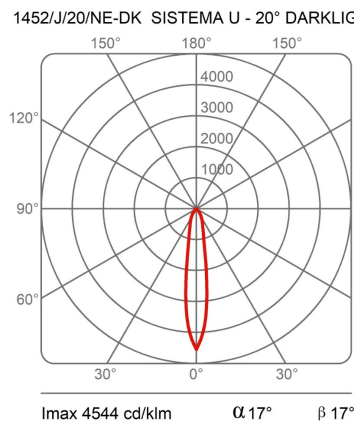

**Certifications**

**EcoLabel**

**Photometric curves**

13W 3000K LED

h (m)	Ø	Em (lux)
h1	0.3/0.3	3414
h2	0.6/0.6	853
h3	0.9/0.9	379
h4	1.2/1.2	213
h5	1.4/1.4	137

1452/J/20/NE-DK SISTEMA U - 20° DARKLIGHT13W 3000K LED

h (m)	Ø	Em (lux)
h1	0.3/0.3	1917
h2	0.6/0.6	479
h3	0.9/0.9	213
h4	1.2/1.2	120
h5	1.5/1.5	77

Colour variant code

1452/J/20/NE

Black

1452/J/20/BI

White

Accessories

40165  
Remote driver