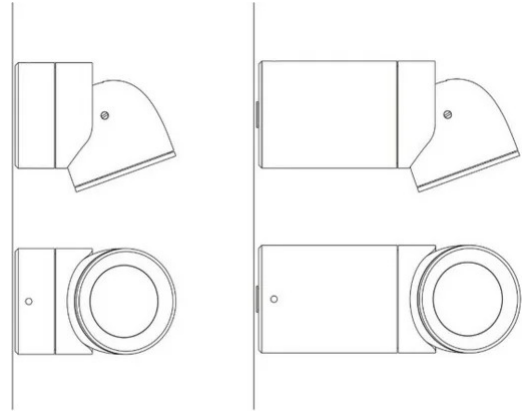

# Sistema U

Narrow beam - length 10 cm

Studio Natural

colors

Typology Spotlight Ceiling

Utilisation Indoor

230V 13 W 1950 lm

Direct-light spotlight that can be oriented thanks to a special adjustable joint. Painted aluminium structure. LED light source with different light beams optics.

Integrated driver (cod. 1452)

Remote driver (cod. 1452/J)

Award

Family Sistema U  
 Typology Spotlight Ceiling  
 Utilisation Indoor

**Dimensions**

Profondità 10 cm  
 Diameter 7 cm  
 Weight 0.5 Kg

**Materials**

Structure aluminium Diffuser polycarbonate

Voltage	230V	Watt	13 W
Power unit	Excluded	Lumen	1950 lm
Mounting Power Supply	External	CRI	>80
Power supply	Electronic power supply	Duration	50000 h
Non dimmable		CCT	3000 K
		Energy class	D

**Certifications**

**EcoLabel**

**Photometric curves**

13W 3000K LED

h (m)	Ø	Em (lux)
h1	0.3/0.3	3414
h2	0.6/0.6	853
h3	0.9/0.9	379
h4	1.2/1.2	213
h5	1.4/1.4	137

1452/J/20/NE-DK SISTEMA U - 20° DARKLIGHT13W 3000K LED