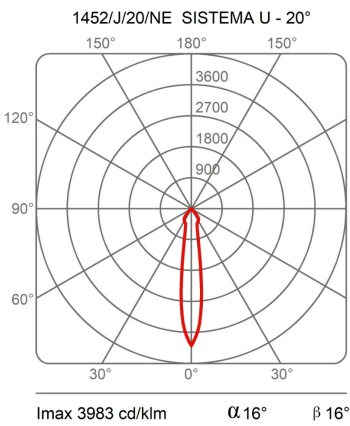

# Sistema U

Narrow beam - length 10 cm

Studio Natural

colors

Typology Spotlight Ceiling

Utilisation Indoor

230V 13 W 1950 lm

Direct-light spotlight that can be oriented thanks to a special adjustable joint. Painted aluminium structure. LED light source with different light beams optics.

Integrated driver (cod. 1452)

Remote driver (cod. 1452/J)

Award

Family Sistema U  
 Typology Spotlight Ceiling  
 Utilisation Indoor

**Dimensions**

Profondità 10 cm  
 Diameter 7 cm  
 Weight 0.5 Kg

**Materials**

Structure aluminium Diffuser polycarbonate

Voltage	230V	Watt	13 W
Power unit	Excluded	Lumen	1950 lm
Mounting Power Supply	External	CRI	>80
Power supply	Electronic power supply	Duration	50000 h
Non dimmable		CCT	3000 K
		Energy class	D

**Certifications**

**EcoLabel**

**Photometric curves**

13W 3000K LED

h (m)	Ø	Em (lux)
h1	0.3/0.3	3414
h2	0.6/0.6	853
h3	0.9/0.9	379
h4	1.2/1.2	213
h5	1.4/1.4	137

1452/J/20/NE-DK SISTEMA U - 20° DARKLIGHT13W 3000K LED