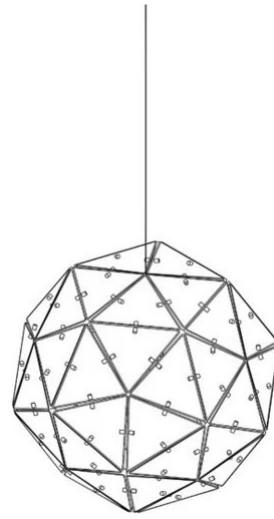

# Poliedro

Elio Martinelli

Typology      Pendant  
Utilisation    Indoor

colors

230V 16 W E27

diffuse light

Hanging lamp with diffused light. Hanged by a steel cable. Frame of connection in chromed metal. Diffuser consisting of 60 triangles shaped identical modules, in transparent polycarbonate and fixed among each other by transparent screws. For Led bulb.

Family	Poliedro
Typology	Pendant
Utilisation	Indoor

**Dimensions**

Diameter	50 cm
Power supply cable length	400 cm
Weight	3,5 Kg

**Materials**

Structure	polycarbonate	Elementi	aluminium
Canopy	aluminium		