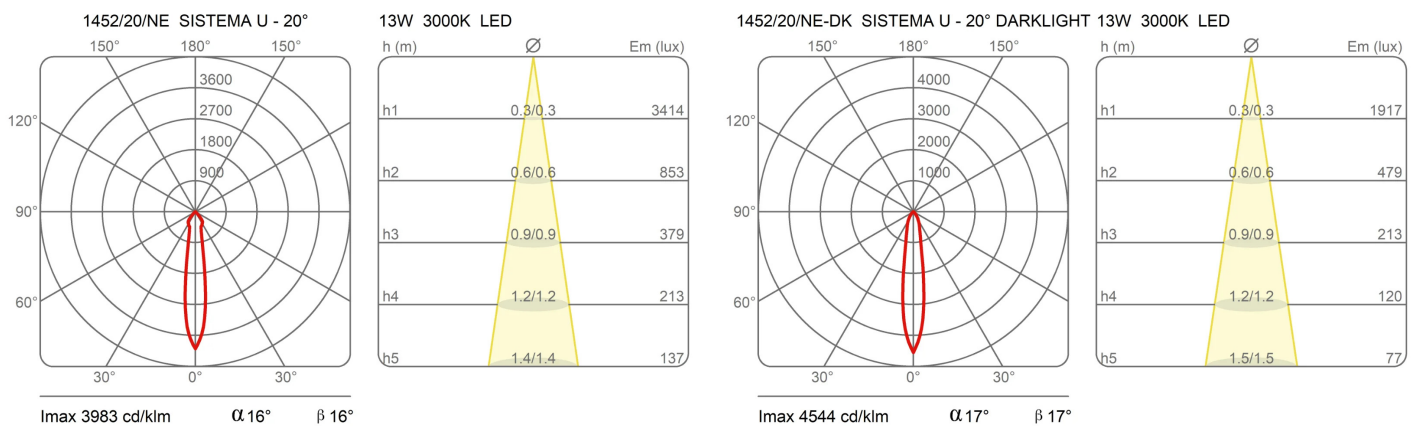

Sistema U

Narrow beam - length 17 cm

Studio Natural

colors

Typology Spotlight Ceiling

Utilisation Indoor

230V 13 W 1950 lm

Direct-light spotlight that can be oriented thanks to a special adjustable joint. Painted aluminium structure. LED light source with different light beams optics.

Integrated driver (cod. 1452)

Remote driver (cod. 1452/J)

Award

Family	Sistema U
Typology	Spotlight Ceiling
Utilisation	Indoor

Dimensions

Profondità	17 cm
Diameter	7 cm
Weight	0.5 Kg

Materials

Structure	aluminium	Diffuser	polycarbonate
-----------	-----------	----------	---------------

Photometric curves

Colour variant code

1452/20/NE

Black

1452/20/BI

White

Accessories

40087