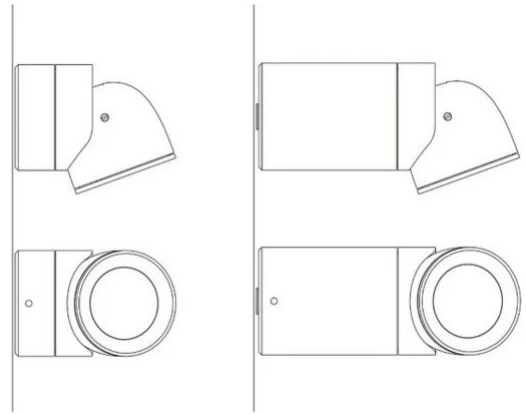

Sistema U

Narrow beam - length 17 cm

Studio Natural

colors

Typology Spotlight Ceiling

Utilisation Indoor

230V 13 W 1950 lm

Direct-light spotlight that can be oriented thanks to a special adjustable joint. Painted aluminium structure. LED light source with different light beams optics.

Integrated driver (cod. 1452)

Remote driver (cod. 1452/J)

Award

Family	Sistema U
Typology	Spotlight Ceiling
Utilisation	Indoor

Dimensions

Profondità	17 cm
Diameter	7 cm
Weight	0.5 Kg

Materials

Structure	aluminium	Diffuser	polycarbonate
-----------	-----------	----------	---------------