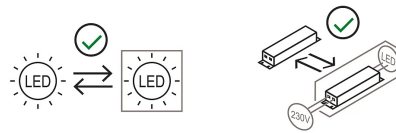

Certifications