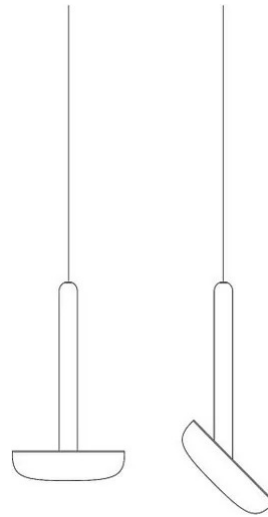

# Cabriolette

suspension

Studio Natural

colors

Typology      Pendant  
Utilisation    Indoor

230V 7.5 W 1110 lm

direct light

adjustable light

Direct light hanging lamp with adjustable reflector. Painted die-cast aluminium structure.  
White methacrylate diffuser.  
Integrated LED light source and power supply in the canopy.

Family Cabriolette  
 Typology Pendant  
 Utilisation Indoor

**Dimensions**

Height 28 cm  
 Diameter 15,6 cm  
 Weight 1.6 Kg

**Materials**

Structure aluminium      Diffuser methacrylate 040  
 Canopy aluminium

Voltage	230V	Watt	7.5 W
Power unit	Included	Lumen	1110 lm
Mounting Power Supply	Indoor	CRI	>80
Power supply	Electronic power supply	Duration	50000 h
Non dimmable		CCT	2700 K
		Energy class	D