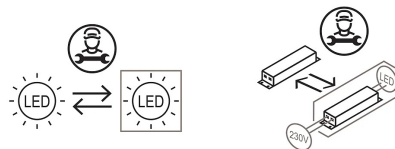

Certifications