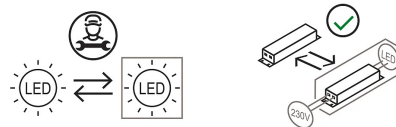

Certifications

Colour variant code

2316/AR

Orange

2316/NE

Black

2316/VE

Green