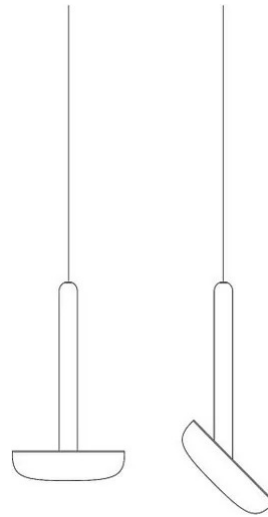

Cabriolette

suspension

Studio Natural

colors

Typology Pendant
Utilisation Indoor

230V 7.5 W 1110 lm

direct light

adjustable light

Direct light hanging lamp with adjustable reflector. Painted die-cast aluminium structure.
White methacrylate diffuser.
Integrated LED light source and power supply in the canopy.

Family Cabriolette
 Typology Pendant
 Utilisation Indoor

Dimensions

Height 28 cm
 Diameter 15,6 cm
 Weight 1.6 Kg

Materials

Structure aluminium Diffuser methacrylate 040
 Canopy aluminium

Voltage	230V	Watt	7.5 W
Power unit		Lumen	1110 lm
Mounting Power Supply	Indoor	CRI	>80
Power supply	Electronic power supply	Duration	50000 h
Dimming	No dimmable	CCT	2700 K
		Energy class	D