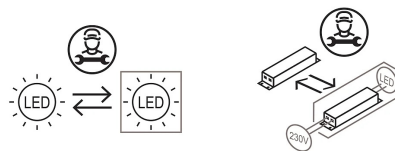

Certifications