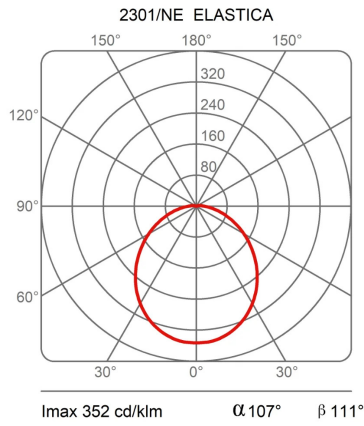

Award

Family	Elastica
Typology	Ceiling Floor
Utilisation	Indoor

**Dimensions**

Height	250/300 - 8 (base) cm
Larghezza	3,5 cm
Diameter	13 (base) cm
Power supply cable length	250 cm
Weight	5 Kg

**Materials**

**Certifications**

**EcoLabel**

Photometric curves

Colour variant code

2301/RO

Red

2301/NE

Black