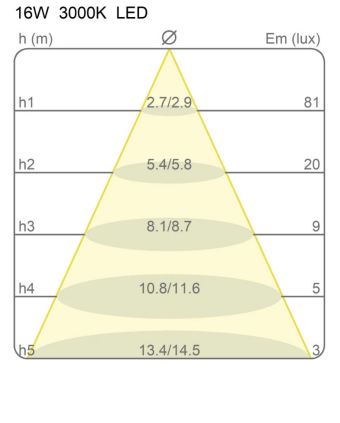

Award

Family	Elastica
Typology	Ceiling Floor
Utilisation	Indoor

**Dimensions**

Height	250/300 - 8 (base) cm
Larghezza	3,5 cm
Diameter	13 (base) cm
Power supply cable length	250 cm
Weight	5 Kg

**Materials**

**Certifications**

**EcoLabel**

Photometric curves

Colour variant code

2301/RO

Red

2301/NE

Black