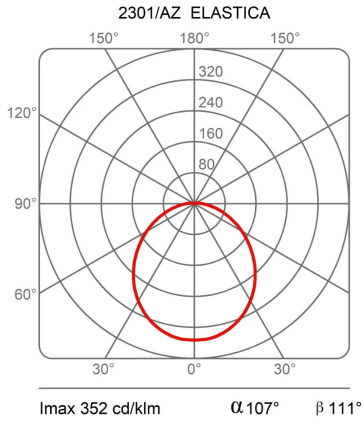

Award

Family	Elastica
Typology	Ceiling Floor
Utilisation	Indoor

**Dimensions**

Height	250/300 - 8 (base) cm
Larghezza	3,5 cm
Diameter	13 (base) cm
Power supply cable length	250 cm
Weight	5 Kg

**Materials**

**Certifications**

**EcoLabel**

Photometric curves

Colour variant code

2301/RO

Red

2301/NE

Black