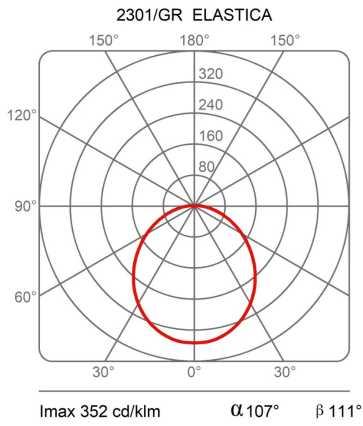

Award

Family	Elastica
Typology	Ceiling Floor
Utilisation	Indoor

**Dimensions**

Height	250/300 - 8 (base) cm
Larghezza	3,5 cm
Diameter	13 (base) cm
Power supply cable length	250 cm
Weight	5 Kg

**Materials**

**Certifications**

**EcoLabel**

Photometric curves

Colour variant code

2301/RO

Red

2301/NE

Black