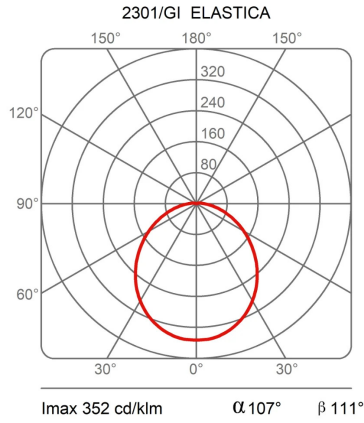

Award

Family	Elastica
Typology	Ceiling Floor
Utilisation	Indoor

**Dimensions**

Height	250/300 - 8 (base) cm
Larghezza	3,5 cm
Diameter	13 (base) cm
Power supply cable length	250 cm
Weight	5 Kg

**Materials**

**Certifications**

**EcoLabel**

Photometric curves

Colour variant code

2301/RO

Red

2301/NE

Black