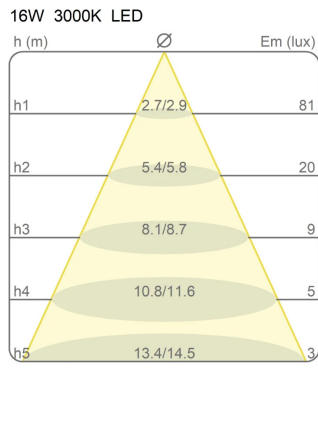

Award

Family	Elastica
Typology	Ceiling Floor
Utilisation	Indoor

**Dimensions**

Height	250/300 - 8 (base) cm
Larghezza	3,5 cm
Diameter	13 (base) cm
Power supply cable length	250 cm
Weight	5 Kg

**Materials**

**Certifications**

**EcoLabel**

Photometric curves

Colour variant code

2301/RO

Red

2301/NE

Black