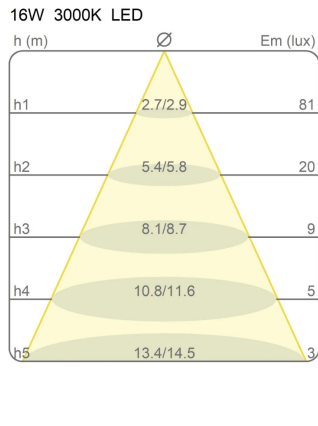

Award

Family	Elastica
Typology	Ceiling Floor
Utilisation	Indoor

**Dimensions**

Height	250/300 - 8 (base) cm
Larghezza	3,5 cm
Diameter	13 (base) cm
Power supply cable length	250 cm
Weight	5 Kg

**Materials**

**Certifications**

**EcoLabel**

Photometric curves

Colour variant code

2301/RO

Red

2301/NE

Black