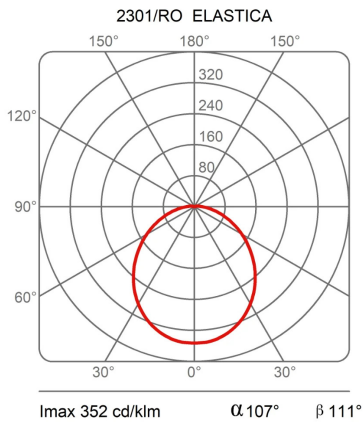

Award

Family	Elastica
Typology	Ceiling Floor
Utilisation	Indoor

**Dimensions**

Height	250/300 - 8 (base) cm
Larghezza	3,5 cm
Diameter	13 (base) cm
Power supply cable length	250 cm
Weight	5 Kg

**Materials**

**Certifications**

**EcoLabel**

Photometric curves

Colour variant code

2301/RO

Red

2301/NE

Black