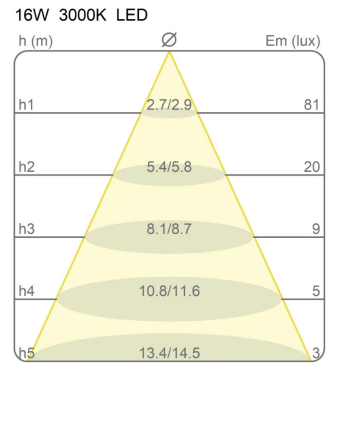

Award

Family	Elastica
Typology	Ceiling Floor
Utilisation	Indoor

**Dimensions**

Height	250/300 - 8 (base) cm
Larghezza	3,5 cm
Diameter	13 (base) cm
Power supply cable length	250 cm
Weight	5 Kg

**Materials**

**Certifications**

**EcoLabel**

Photometric curves

Colour variant code

2301/RO

Red

2301/NE

Black