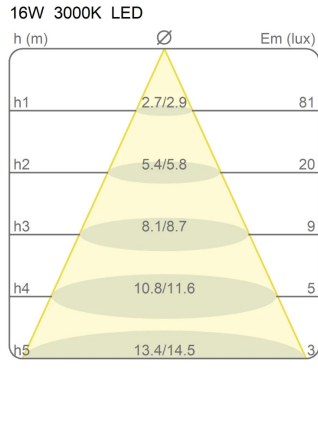

Award

Family	Elastica
Typology	Ceiling Floor
Utilisation	Indoor

**Dimensions**

Height	250/300 - 8 (base) cm
Larghezza	3,5 cm
Diameter	13 (base) cm
Power supply cable length	250 cm
Weight	5 Kg

**Materials**

**Certifications**

**EcoLabel**

Photometric curves

Colour variant code

2301/RO

Red

2301/NE

Black