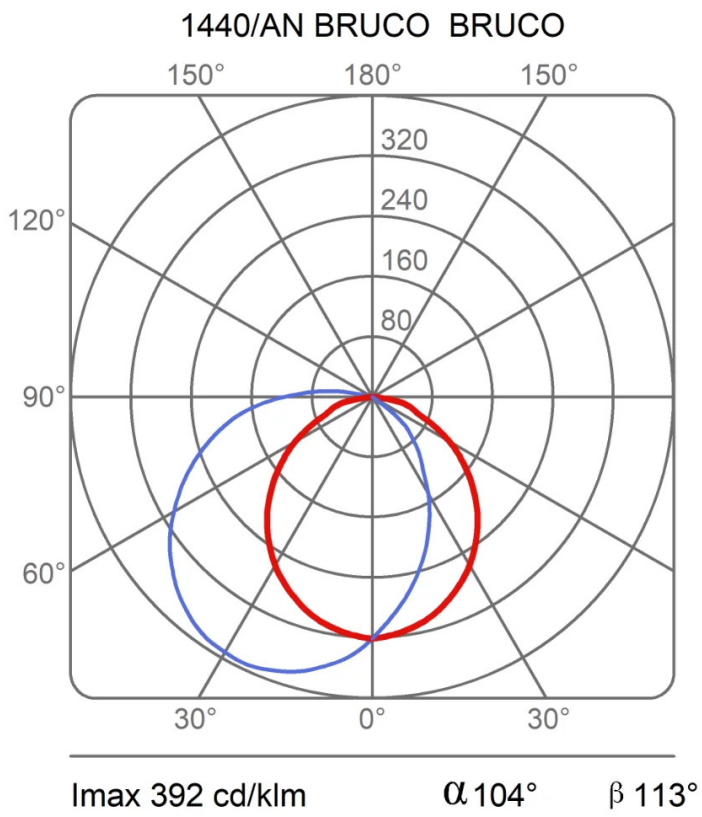

# Bruco

1 head

Studio Natural

colors

Typology Wall  
Utilisation External

230V 8 W 820 lm

direct light

Outdoor lamp, diffused light, aluminium die casting, painted in anthracite and corten colors.

Awards:  
iF Design Award 2019

Award

Family Bruco  
Typology Wall  
Utilisation External

**Dimensions**

Height 14 cm  
Profondità 17,5 cm  
Diameter 13 cm  
Weight 1.4 Kg

**Materials**

Structure aluminium      Diffuser polycarbonate  
Base aluminium

Voltage 230V      Watt 8 W  
Dimming No dimmable      Lumen 820 lm  
CRI >80  
CCT 2700 K  
Energy class

**Certifications**

## Photometric curves