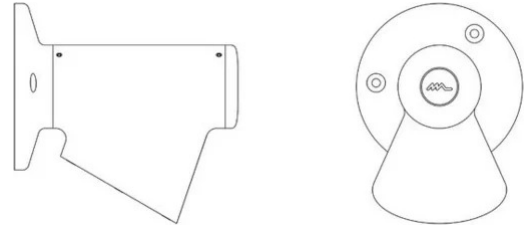

# Bruco

1 head

Studio Natural

colors

Typology Wall  
Utilisation External

230V 8 W 820 lm

direct light

Outdoor lamp, diffused light, aluminium die casting, painted in anthracite and corten colors.

Awards:  
iF Design Award 2019

Award

Family Bruco  
Typology Wall  
Utilisation External

**Dimensions**

Height 14 cm  
Profondità 17,5 cm  
Diameter 13 cm  
Weight 1.4 Kg

**Materials**

Structure aluminium      Diffuser polycarbonate  
Base aluminium