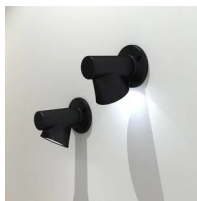

Photometric curves

Colour variant code

1440/CO