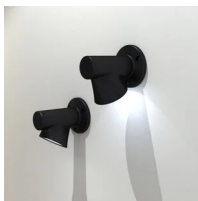

Colour variant code

1440/AN