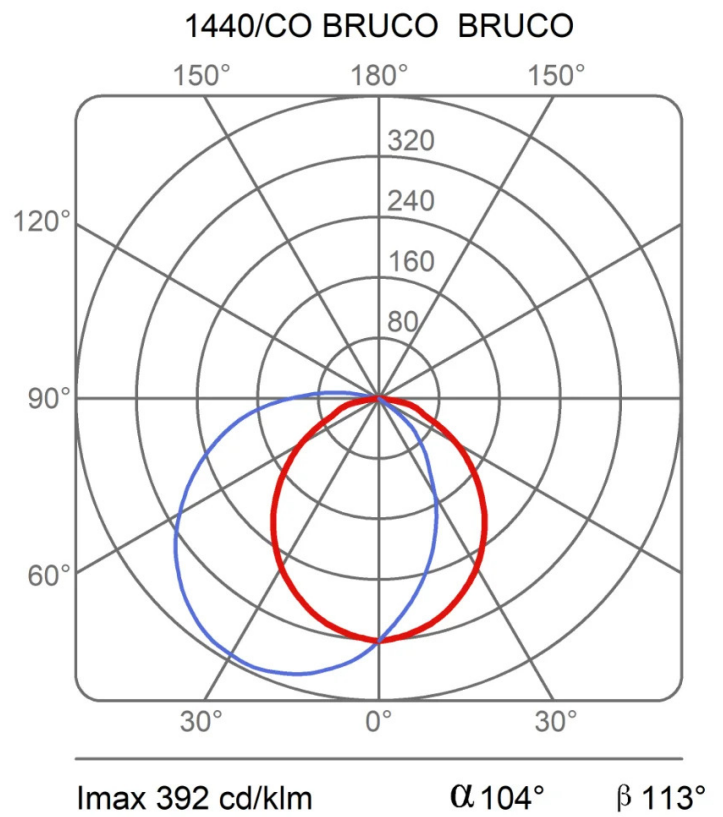

# Bruco

1 head

Studio Natural

colors

Typology Wall  
Utilisation External

230V 8 W 820 lm

direct light

Outdoor lamp, diffused light, aluminium die casting, painted in anthracite and corten colors.

Awards:  
iF Design Award 2019

Award

Family Bruco  
Typology Wall  
Utilisation External

**Dimensions**

Height 14 cm  
Profondità 17,5 cm  
Diameter 13 cm  
Weight 1.4 Kg

**Materials**

Structure aluminium      Diffuser polycarbonate  
Base aluminium

Voltage 230V      Watt 8 W  
Dimming No dimmable      Lumen 820 lm  
CRI >80  
CCT 2700 K  
Energy class

**Certifications**

## Photometric curves