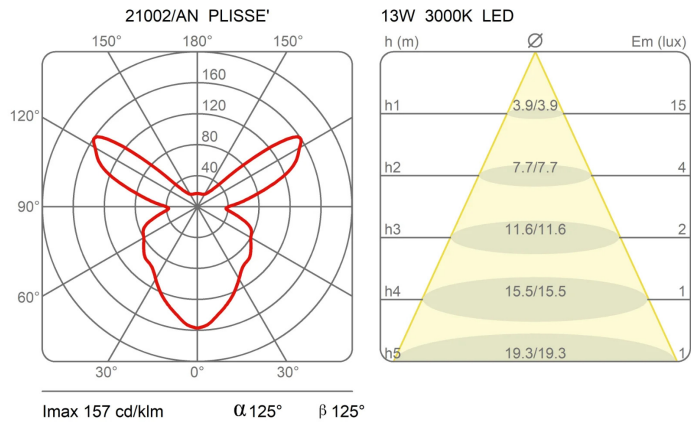

Photometric curves

Colour variant code

21002/AN

Anthracite