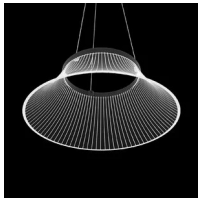

Plissé

Emiliana Martinelli

colors

Typology Pendant
Utilisation Indoor

230V 11.5 W 1150 lm

diffuse light

Hanging lamp, diffused light with transparent methacrylate diffuser and laser drawn lines effect which are lighted by LED light source inside the lacquered aluminium circular support to determinate the form.
Electronic driver integrated into the ceiling box.

Family	Plissé
Typology	Pendant
Utilisation	Indoor

Dimensions

Height	33 cm
Diameter	45 cm
Power supply cable length	400 cm
Weight	2 Kg

Materials

Structure	methacrylate	Elementi	aluminium
Canopy	aluminium		

Photometric curves

Colour variant code

21002/AN

Anthracite

Gallery