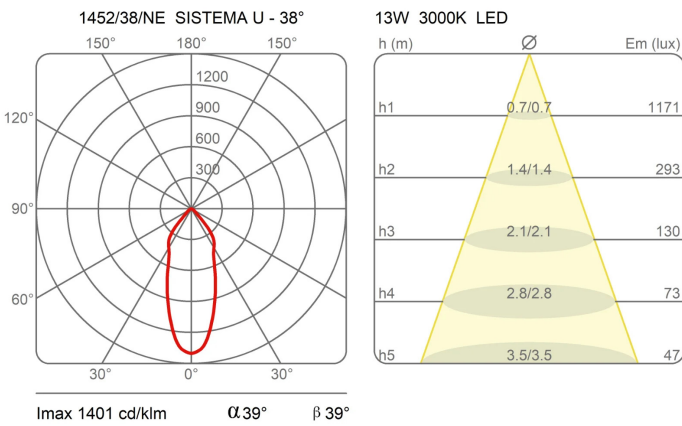

Certifications

EcoLabel

Photometric curves