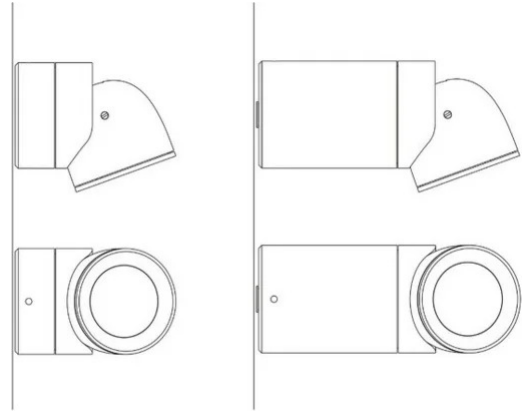

Sistema U

Medium beam - length 17 cm

Studio Natural

colors

Typology Spotlight Ceiling

Utilisation Indoor

230V 13 W 1950 lm

direct light

Direct-light spotlight that can be oriented thanks to a special adjustable joint. Painted aluminium structure. LED light source with different light beams optics.

Integrated driver (cod. 1452)

Remote driver (cod. 1452/J)

Award

Family	Sistema U
Typology	Spotlight Ceiling
Utilisation	Indoor

Dimensions

Profondità	17 cm
Diameter	7 cm
Weight	0.5 Kg

Materials

Structure	aluminium	Diffuser	polycarbonate
-----------	-----------	----------	---------------