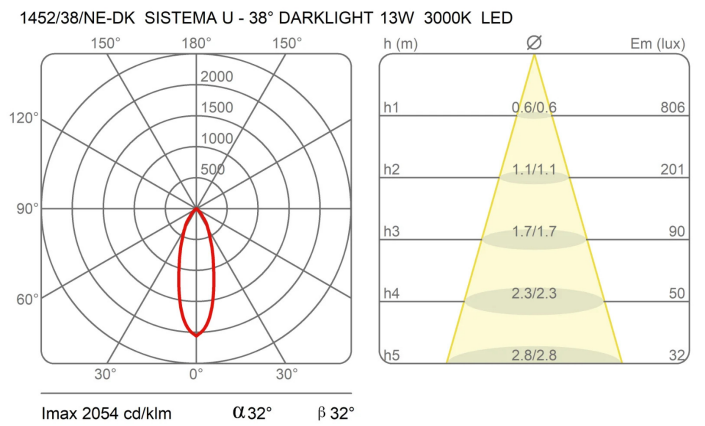

Sistema U

Medium beam - length 17 cm

Studio Natural

colors

Typology Spotlight Ceiling

Utilisation Indoor

230V 13 W 1950 lm

direct light

Award

Family	Sistema U
Typology	Spotlight Ceiling
Utilisation	Indoor

Dimensions

Profondità	17 cm
Diameter	7 cm
Weight	0.5 Kg

Materials

Structure	aluminium	Diffuser	polycarbonate
-----------	-----------	----------	---------------

EcoLabel

Photometric curves

Colour variant code

1452/38/NE

Black

1452/38/BI

White

Accessories