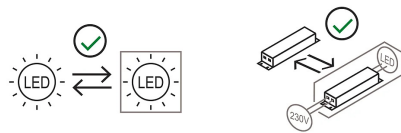

Certifications

EcoLabel