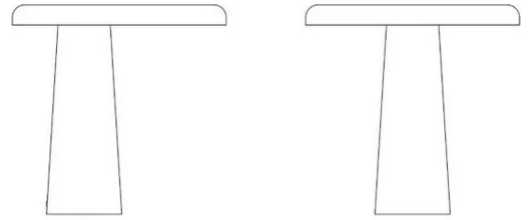

# HOOP

Adolini+Simonini Associati

colors

Typology      Table  
Utilisation    Indoor

230V 6 W 462 lm

indirect light

Table lamp with direct/diffused light. Moulded resin structure. White frost methacrylate diffuser. LED light source integrated. Electronic driver on the plug. Dimmable touch ON-OFF button on the reflector.

Family	HOOP
Typology	Table
Utilisation	Indoor

**Dimensions**

Height	21 cm
Diameter	21 cm
Power supply cable length	200 cm
Weight	1.6 Kg

**Materials**

Structure	resin	Diffuser	methacrylate
Riflettore	resin		