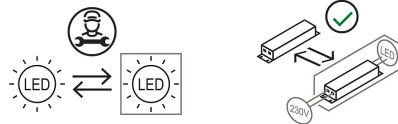

Certifications

Colour variant code

824/BI

White

824/NE

Black