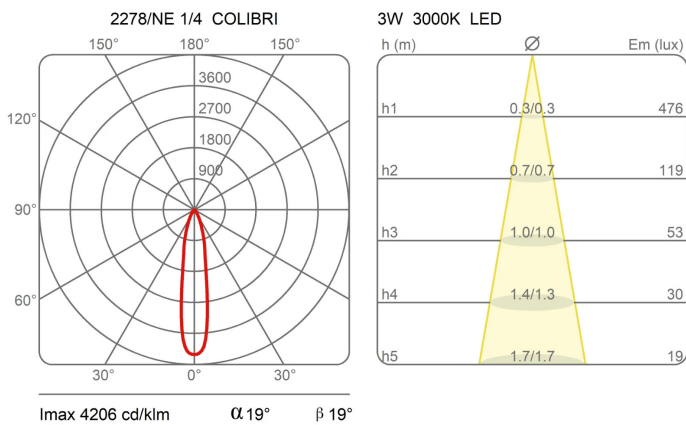

### Dimensions

Height	170 cm
Diameter	2,5 cm
Power supply cable length	50+200 cm
Weight	4.9 Kg

### Materials

Structure	aluminium	Diffuser	polycarbonate
Base	iron		

Voltage	230V	4 X Watt	8.4 W
Dimming	No dimmable	Lumen	300 lm ( 1200 lm )
		Duration	50000 h
		CCT	3000 K
		Energy class	E

### Photometric curves

Gallery