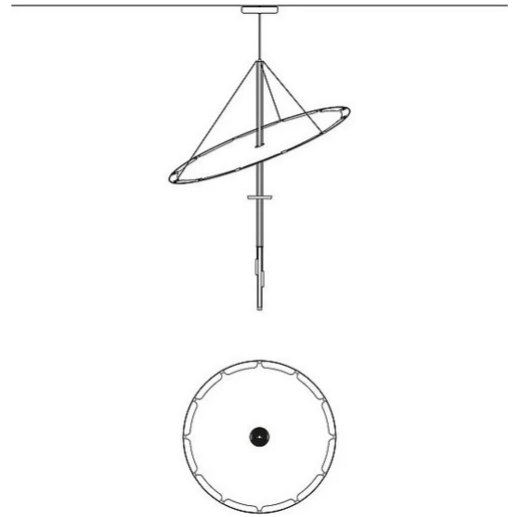

# Canopée

Ø 120 cm

Nicolas Verschaeve

colors

Typology      Pendant  
Utilisation    Indoor

230V    23 W

indirect light

diffuse light

The Canopée pendant light invites reflection and rest by providing a cozy haven of soft light. It embodies the essence of light. The LED source integrated in the cylinder is diffusely reflected on a compact, **light disc made of a technical fabric borrowed from the nautical industry**. **The disc can be tilted and raised**, allowing you to customize the intensity of the reflected light to create a one-of-a-kind atmosphere by gently pulling or rotating the three cylinders.

Family	Canopée
Typology	Pendant
Utilisation	Indoor

**Dimensions**

Height	103 cm
Diameter	120 cm

**Materials**

Structure	aluminium iron	Riflettore	glass fibre
Canopy	aluminium		

Voltage	230V	Watt	23 W
Power unit	Included	Lumen	
Mounting Power Supply	Internal	CRI	>90
Power supply	Electronic power supply	Duration	50000 h
Non dimmable		CCT	2700 K
		Energy class	