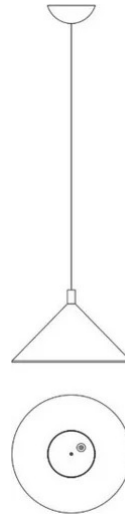

Cono

Ø 45 cm

Elio Martinelli

colors

Typology Pendant
Utilisation Indoor

230V 15 W E27

direct light

Hanging lamp direct light, in painted aluminium. Internal reflector lacquered in white colour. For Led bulb.
Available in two sizes.

Family Cono
Typology Pendant
Utilisation Indoor

Dimensions

Height 26 cm
Diameter 45 cm
Power supply cable length 400 cm
Weight 2.5 Kg

Materials

Structure aluminium Riflettore aluminium

Voltage 230V
Dimming No dimmable