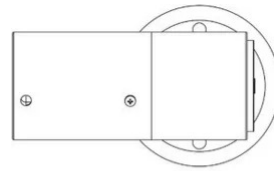

Terminal Joint Shanghai

With power cable

Angelo Micheli
Studio Lucchi & Biserni

colors

Typology Wall Ceiling
Utilisation Indoor

230V 25 W 3630 lm 25 W 3630 lm

Shanghai wall/ceiling - terminal joint for fluorescent or led tube with power cable

Award

Family Terminal joint Shanghai
 Typology Wall Ceiling
 Utilisation Indoor

Dimensions

Weight 0.2 Kg

Materials

Structure polycarbonate

Voltage 230V
 Non dimmable

Watt	25 W	Watt	25 W
Lumen	3630 lm	Lumen	3630 lm
CRI	>80	CRI	>80
Duration	25000 h	Duration	25000 h
CCT	3000 K	CCT	4000 K
Energy class	D	Energy class	