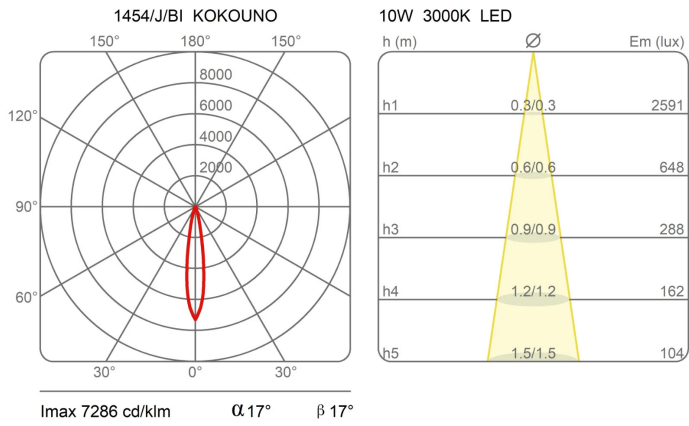

### Dimensions

Profondità	8,5 cm
Lunghezza	25 cm
Diameter	5,5 cm
Weight	1,3 Kg

### Materials

Structure	aluminium	Diffuser	polycarbonate
Base	aluminium		

Voltage	230V	Watt	8.9 W
Power unit		Lumen	1120 lm
Mounting Power Supply	Indoor	CRI	>80
Power supply	Electronic power supply	Duration	50000 h
Dimming	No dimmable	CCT	3000 K
		Energy class	E

## Photometric curves