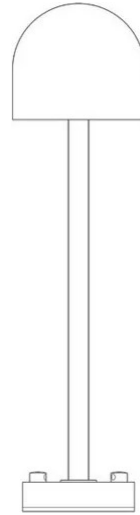

# Boleto

Height 35 cm

Emiliana Martinelli

colors

Typology      Floor  
Utilisation    External

230V 10 W 1100 lm

indirect light

Outdoor lamp indirect light for LED light source. Painted aluminium structure. Three size tige with base for to fix on the ground. Remote driver.

Available peg for the ground fixing (cod. 40166)

Family	Boleto
Typology	Floor
Utilisation	External

### Dimensions

Height	35 cm
Diameter	14 cm
Weight	3.4 Kg

### Materials

Structure	aluminium	Diffuser	polycarbonate
-----------	-----------	----------	---------------

Voltage	230V	Watt	10 W
Dimming	No dimmable	Lumen	1100 lm
		CRI	>80
		Duration	50000 h
		CCT	2700 K
		Energy class	E