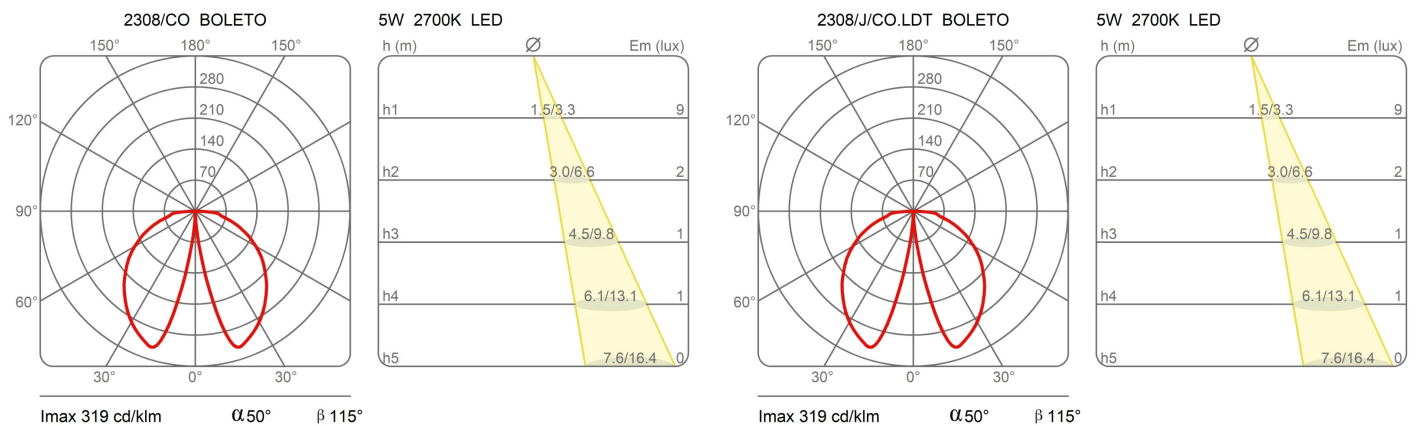

# Boleto

Height 35 cm

Emiliana Martinelli

colors

Typology      Floor  
Utilisation    External

230V 10 W 1100 lm

indirect light

Outdoor lamp indirect light for LED light source. Painted aluminium structure. Three size tige with base for to fix on the ground. Remote driver.

### Dimensions

Height	35 cm
Diameter	14 cm
Weight	3.4 Kg

### Materials

Structure	aluminium	Diffuser	polycarbonate
-----------	-----------	----------	---------------

Voltage	230V	Watt	10 W
Dimming	No dimmable	Lumen	1100 lm
		CRI	>80
		Duration	50000 h
		CCT	2700 K
		Energy class	E

### Photometric curves