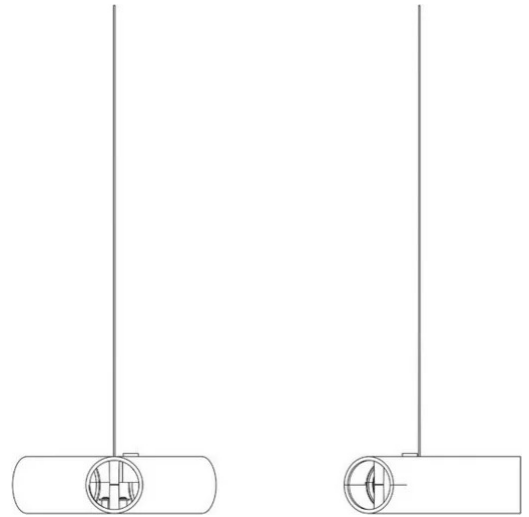

Joint 120° Calabronet

Emiliana Martinelli
Andrea Menchini

Typology

Utilisation Indoor

colors

Intermediate joint 120° with steel cable.

Family Joint 120° Calabronet
Typology
Utilisation Indoor

Dimensions

Profondità 16 cm
Lunghezza 14 cm
Diameter 4,5 cm
Weight 0.18 Kg

Materials

Structure nylon

Certifications

EcoLabel

Colour variant code

40032/NE

Black