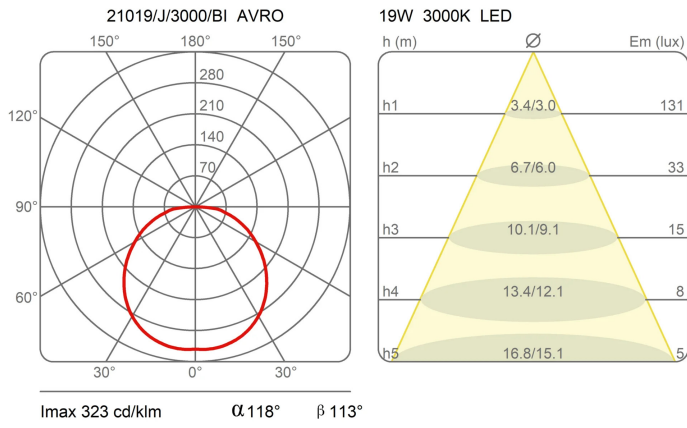

Photometric curves