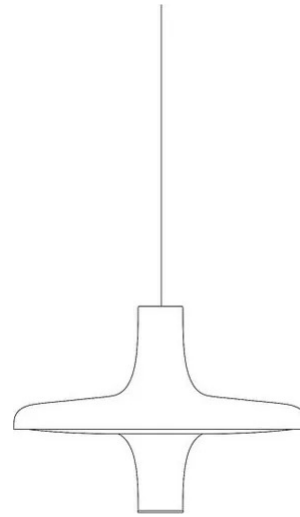

Direct/diffused light suspension lamp with LED source.
 Painted aluminium structure.
 Electronic driver inside the canopy.

Multisocket equipped with three 230V schuko and two USB outlets is available as a lamp accessory. Max power 2.3KW (code 40189).

Award

Family	Avro
Typology	Pendant
Utilisation	Indoor

Dimensions

Height	25 cm
Diameter	35 cm
Power supply cable length	200 cm
Weight	2.5 Kg

Materials

Structure	aluminium	Diffuser	methacrylate 040
Canopy	aluminium		