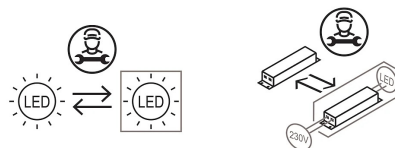

Certifications