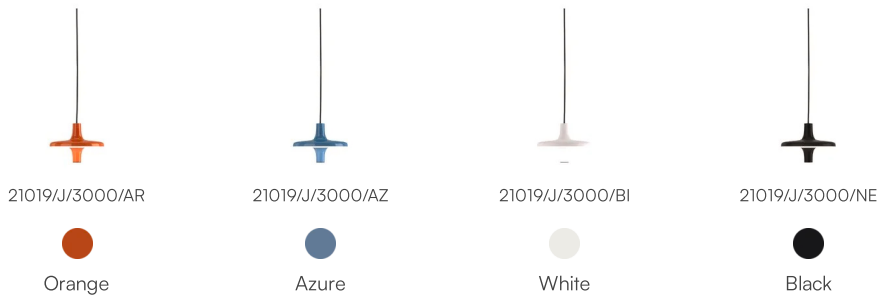

Colour variant code