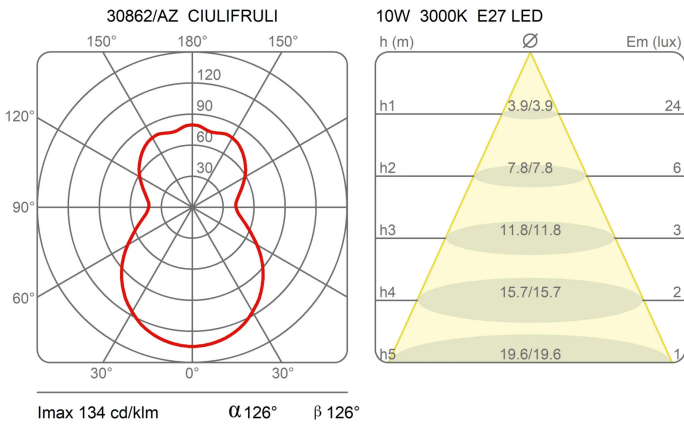

Dimensions

Height 12,5 cm
 Diameter 29 cm
 Weight 0.6 Kg

Materials

Diffuser polyethylene

Certifications

EcoLabel

Photometric curves

Colour variant code