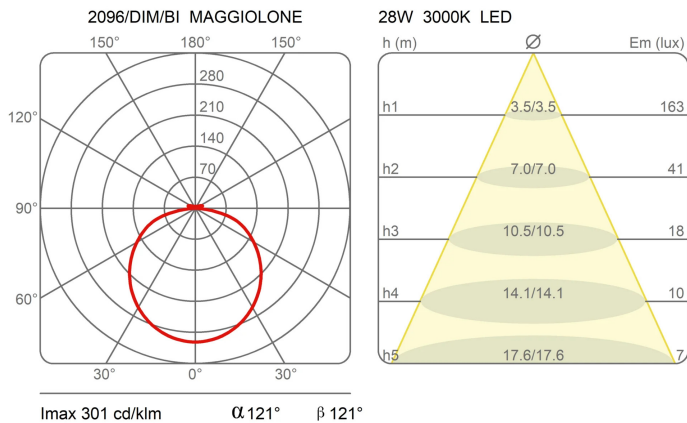

Family	Maggiolone
Typology	Ceiling
Utilisation	Indoor

Dimensions

Height	14,7 cm
Diameter	60 cm
Weight	3.8 Kg

Materials

Structure	aluminium	Diffuser	methacrylate
-----------	-----------	----------	--------------

EcoLabel

Photometric curves

Colour variant code

2891/DIM/BI

White

2891/DIM/NE

Black

2891/DIM/GI