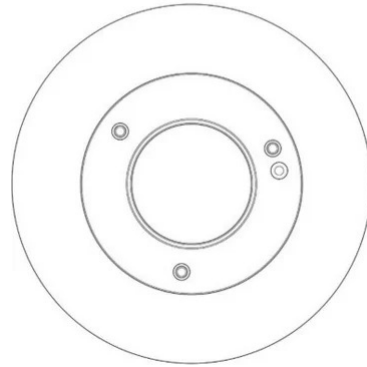

A diffused-light lamp for LED light source. Painted aluminum structure. White frost methacrylate diffuser. Dimmable electronic driver integrated in the lamp body. Also available in the hanging version, in two sizes.

Family	Maggiolone
Typology	Ceiling
Utilisation	Indoor

Dimensions

Height	14,7 cm
Diameter	60 cm
Weight	3.8 Kg

Materials

Structure	aluminium	Diffuser	methacrylate
-----------	-----------	----------	--------------