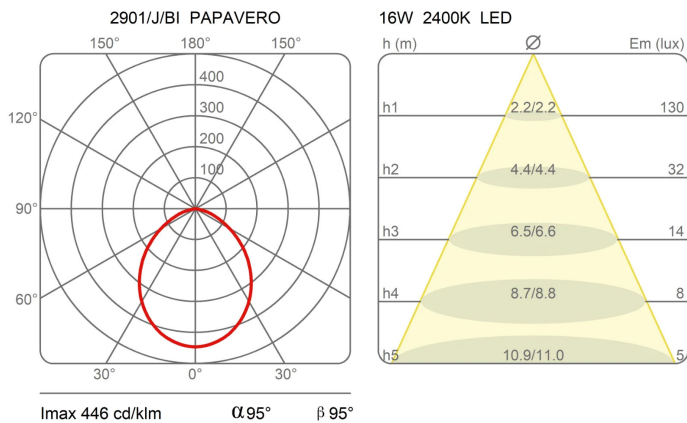

Photometric curves