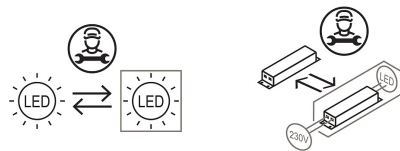

Certifications