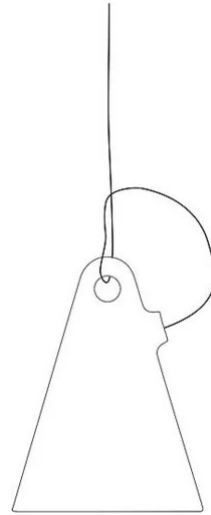

# Trilly

Ø 45 cm

Emiliana Martinelli

colors

Typology      Pendant Floor

Utilisation    External

230V 15 W E27

diffuse light

It is an outdoor lamp, with a simple shape, a single piece made of white polyethylene in rotational moulding, it is the mate for an evening on the terrace or on the lawn of your house. You can hang it with the orange cable to the branches of a tree, you can move it easily wherever you want thanks to the ergonomic handle. If you want to replace easily the bulb you simply have to unscrew the round closing element which is placed in the lower part of the lamp. For Led bulb. Cable for external use provided by length 5 mts and plug. Two size.

Degree of protection IP65 device - IP44 plug

Family	Trilly
Typology	Pendant Floor
Utilisation	External

**Dimensions**

Height	50 cm
Diameter	45 cm
Power supply cable length	500 cm
Weight	3 Kg

**Materials**