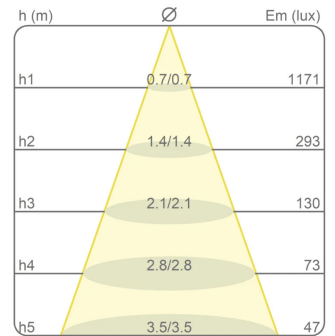

Photometric curves

1452/J/38/NE-DK SISTEMA U - 38° DARKLIGHT13W 3000K LED

1452/J/38/NE SISTEMA U - 38°

13W 3000K LED

Colour variant code

1452/J/38/NE

Black

1452/J/38/BI