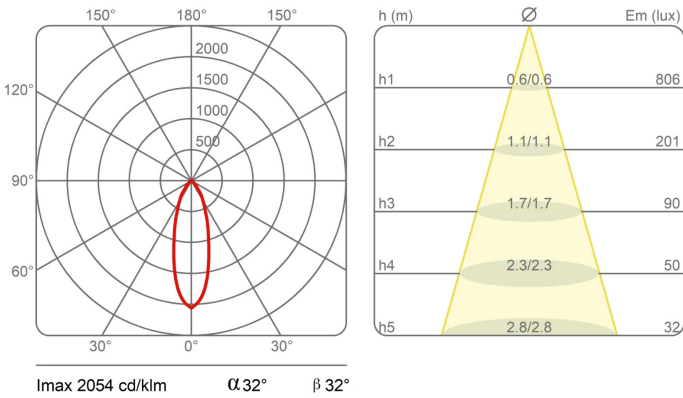

Certifications

Photometric curves

1452/J/38/NE-DK SISTEMA U - 38° DARKLIGHT13W 3000K LED