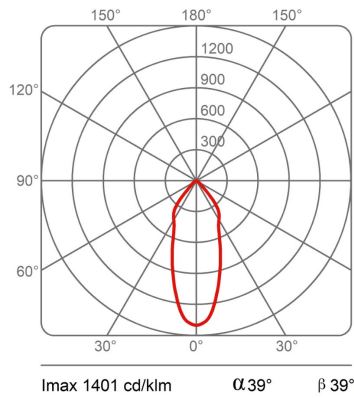

1452/J/38/NE SISTEMA U - 38°