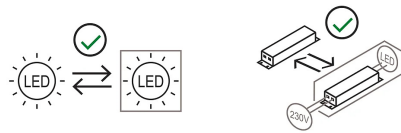

Certifications