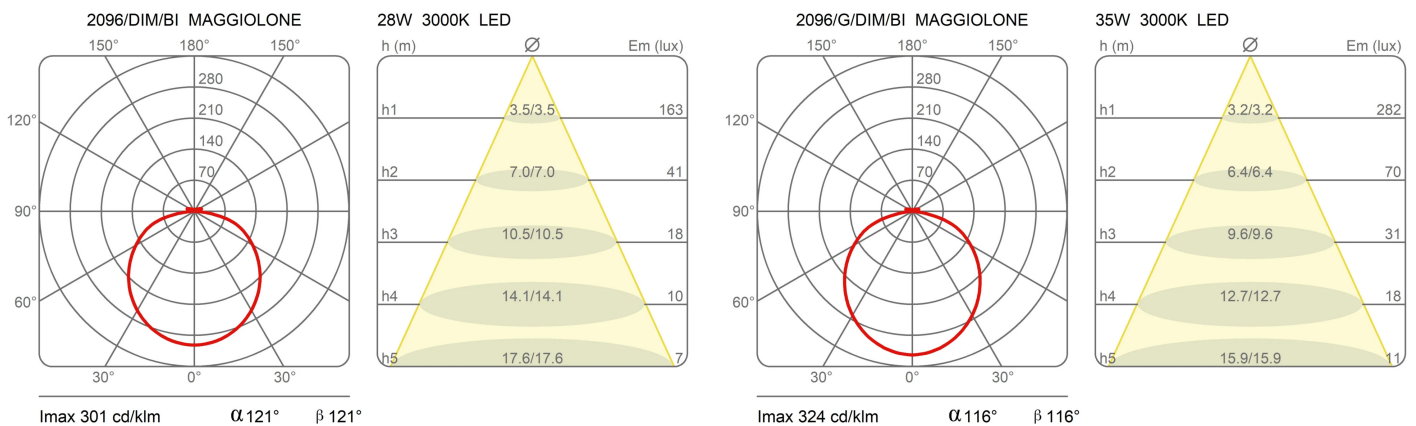

### Dimensions

Height	17 cm
Diameter	85 cm
Power supply cable length	400 cm
Weight	6.8 Kg

### Materials

Structure	aluminium	Diffuser	methacrylate
Canopy	aluminium		

Voltage	230V	Watt	32 W
Power unit		Lumen	4890 lm
Mounting Power Supply	External	CRI	>80
Power supply	Electronic dimmable power supply	Duration	50000 h
Dimming	Push Dali2	CCT	3000 K
		Energy class	D

### Photometric curves

Colour variant code

2096/G/DIM/BI

White

2096/G/DIM/NE

Black

2096/G/DIM/GI

Yellow