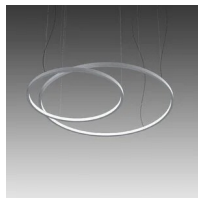

21003/400/DIM/AU