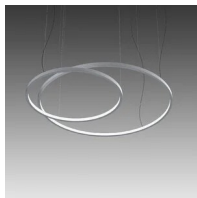

21003/400/DIM/NE