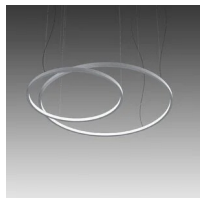

Colour variant code

21003/400/DIM/BI