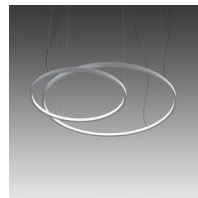

21003/400/DIM/CU