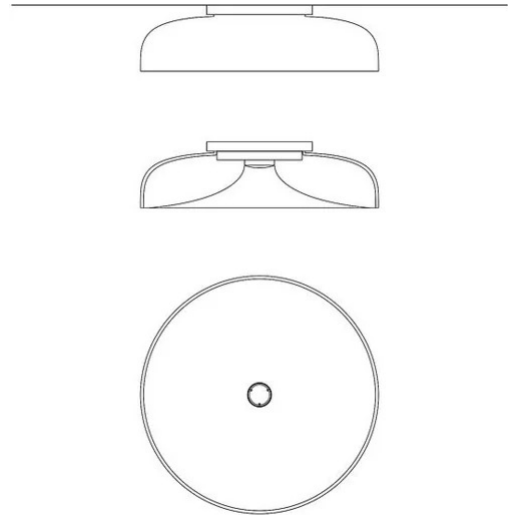

Chet-B

Francesco Lucchese

colors

Typology Ceiling
Utilisation Indoor

230V 9 W 1030 lm + 21 W 2540 lm

direct light

indirect light

diffuse light

Direct light streams out of the central cone, downwards, while diffused and indirect light reflects towards the ceiling.

Family	Chet-B
Typology	Ceiling
Utilisation	Indoor

Dimensions

Height	14 cm
Diameter	52 cm

Materials

Structure	glass aluminium	Diffuser	glass
Voltage	230V	Watt	9 W
Power unit		Lumen	1030 lm
Mounting Power Supply	Indoor	CRI	>90
Power supply	Electronic power supply	Duration	50000 h
Dimming	Push Dali2	CCT	2700 K
		Energy class	
		Watt	21 W
		Lumen	2540 lm
		CRI	>90
		Duration	50000 h
		CCT	2700 K
		Energy class	