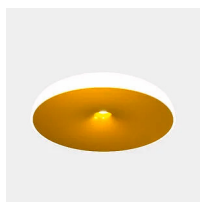

Certifications

Colour variant code

2907/AU