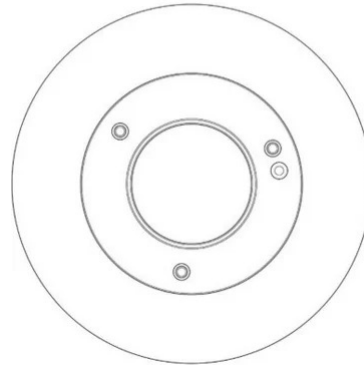

A diffused-light lamp for LED light source. Painted aluminum structure. White frost methacrylate diffuser. Dimmable electronic driver integrated in the lamp body. Also available in the hanging version, in two sizes.

Family	Maggiolone
Typology	Ceiling
Utilisation	Indoor

Dimensions

Height	14,7 cm
Diameter	60 cm
Weight	3.8 Kg

Materials

Structure	aluminium	Diffuser	methacrylate
-----------	-----------	----------	--------------