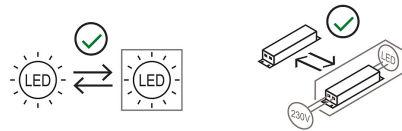

Certifications