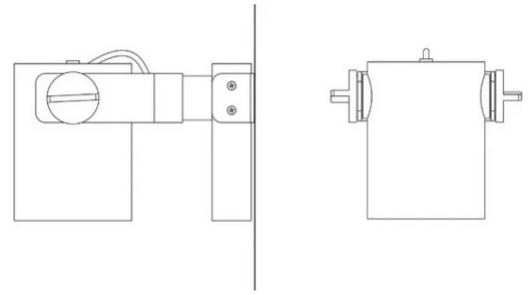

direct light

Adjustable LED projector for indoor, with support for cornice mounted. LED light source with different light beams.

Structure in painted aluminium.

Electronic driver included

Family	R11
Typology	Spotlight
Utilisation	Indoor

Dimensions

Height	16 cm
Profondità	31,5 cm
Power supply cable length	0 cm
Weight	2 Kg

Materials

Structure	aluminium
-----------	-----------

Voltage	230V	Watt	35 W
Power unit	Included	Lumen	5040 lm
Mounting Power Supply	Indoor	CRI	>90
		Duration	50000 h
Power supply	Electronic power supply	CCT	3000 K
Non dimmable		Energy class	D