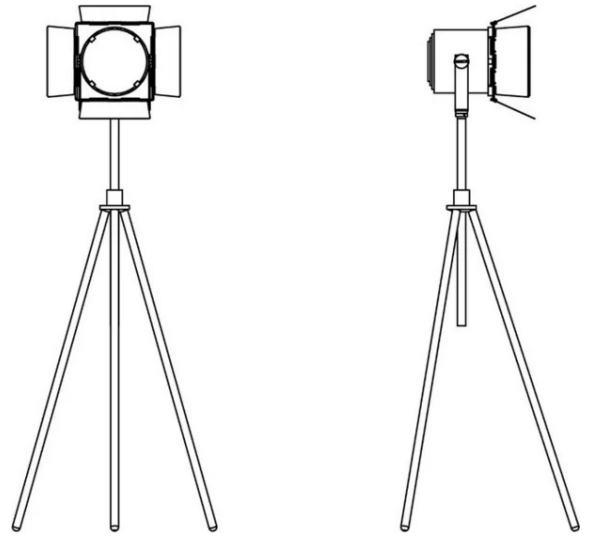

Faretto Spottò

Emiliana Martinelli

Studio Foa

colors

Typology Floor
Utilisation Indoor

29 W 2010 lm

direct light

Standing lamp, with tripod support in metal, with adjustable height. Swivel reflector direct/indirect light in painted aluminium with swivel wiring wings. LED light source integrated. Complete with electronic driver.

Family	Faretto Spottò
Typology	Floor
Utilisation	Indoor

Dimensions

Height	170/240 cm
Profondità	27/43 cm
Diameter	24 cm
Power supply cable length	250 cm
Weight	12.1 Kg

Materials

Power unit	Indoor	Watt	29 W
Mounting Power Supply	Indoor	Lumen	2010 lm
Power supply	Electronic power supply	CRI	>80
Dimming	Remote control	Duration	50000 h