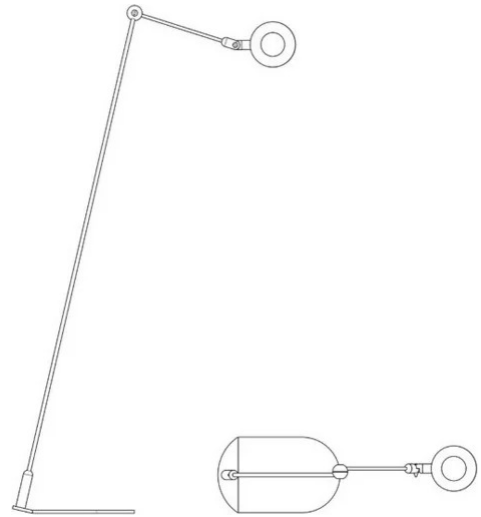

# L'Amica

Emiliana Martinelli

colors

Typology Floor  
Utilisation Indoor

230V 7 W 800 lm

direct light

indirect light

A floor version of the l'Amica table lamp, with adjustable arm and reflector to light your relaxation corner. Aluminum structure painted. LED light source integrated. Electronic driver on the plug.

Family	L'Amica
Typology	Floor
Utilisation	Indoor

**Dimensions**

Height	125 cm
Power supply cable length	150 cm
Weight	4.5 Kg

**Materials**

Structure	iron	Diffuser	methacrylate 040
Riflettore	aluminium	Base	iron
Elementi	nylon		

Voltage	230V	Watt	7 W
Power unit	Included	Lumen	800 lm
Mounting Power Supply	External	CRI	>80
		Duration	50000 h
Power supply	Electronic plug-in power supply	CCT	3000 K
Dimming	No dimmable	Energy class	F