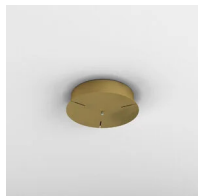

# Canopy Lunaop/Lunaop Slim

75 W - dimmable

colors

Typology Ceiling  
Utilisation Indoor

230V

Aluminium canopy, available in different colours, including the driver (75W max).

Dimmable driver.

The provided cables support and supply power to the luminaire.

A 75W driver can pilot 1 of the compositions:

- 1 x 40001
- 1 x 40002

Family	Canopy Lunaop/Lunaop Slim
Typology	Ceiling
Utilisation	Indoor

**Dimensions**

Height	5,35 cm
Diameter	23 cm
Weight	0.8 Kg

**Materials**

Structure	aluminium
-----------	-----------

Voltage	230V
Power unit	Included
Mounting Power Supply	Indoor
Power supply	Electronic dimmable power supply
Dimming	Push Dali2 Pot. 10K $\Omega$ 0-10V 1-10V

**Certifications**

**Colour variant code**

40005/BI

White

40005/NE

Black

40005/AU

Pearl Gold

40005/BM