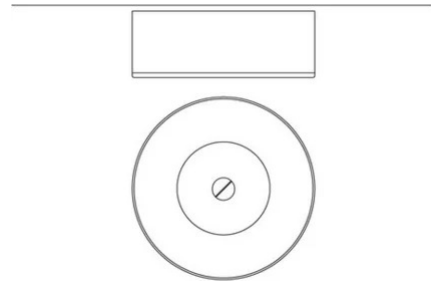

Corona

Ø 28 cm

Emiliana Martinelli

colors

Typology Wall Ceiling

Utilisation Indoor

230V 15 W 2720 lm

diffuse light

Wall or ceiling lamp for diffused light, metal painted structure. White opal methacrylate diffuser, central iridescent finishing methacrylate disk, from the blue tone to the red tone crossing, according to the angle, all the shades of color between these two colors. LED light source. Complete with electronic driver inside the body lamp.

Family	Corona
Typology	Wall Ceiling
Utilisation	Indoor

Dimensions

Height	10 cm
Diameter	28 cm
Power supply cable length	0 cm
Weight	1.4 Kg

Materials

Structure	methacrylate O40	Elementi	aluminium
-----------	------------------	----------	-----------

EcoLabel

Photometric curves

Colour variant code

2834/M/J/L/1

White

Gallery