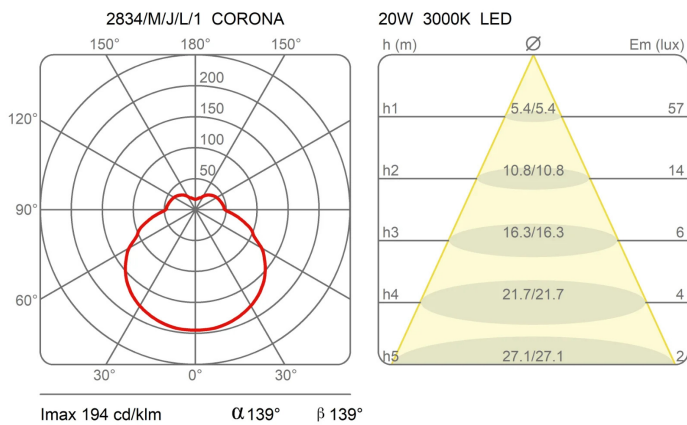

Corona

Ø 28 cm

Emiliana Martinelli

colors

Typology Wall Ceiling

Utilisation Indoor

230V 15 W 2720 lm

diffuse light

Family	Corona
Typology	Wall Ceiling
Utilisation	Indoor

Dimensions

Height	10 cm
Diameter	28 cm
Power supply cable length	0 cm
Weight	1.4 Kg

Materials

Structure	methacrylate O40	Elementi	aluminium
-----------	------------------	----------	-----------

EcoLabel

Photometric curves

Colour variant code

2834/M/J/L/1

White

Gallery