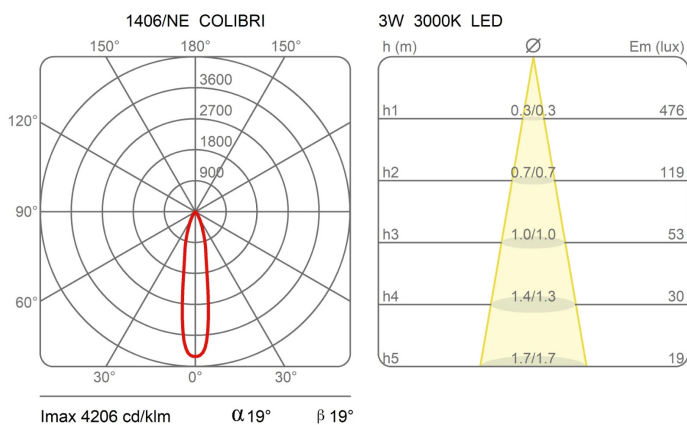

Family	Colibri
Typology	Wall
Utilisation	Indoor

Dimensions

Profondità	16 cm
Diameter	2,5 cm
Power supply cable length	0 cm
Weight	0.2 Kg

Materials

Structure	aluminium	Diffuser	polycarbonate
Base	aluminium		

Voltage	230V	Watt	2.1 W
Power unit	Excluded	Lumen	300 lm
Mounting Power Supply	External	Duration	50000 h
Power supply	Electronic power supply	CCT	3000 K
Non dimmable		Energy class	E

Certifications

EcoLabel

Photometric curves