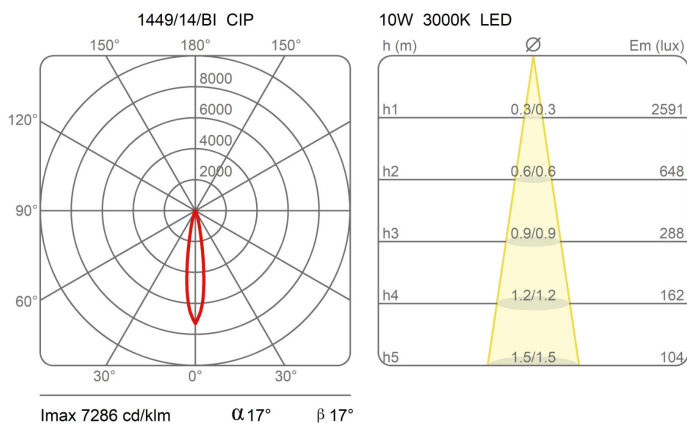

Family	Cip
Typology	Spotlight
Utilisation	Indoor

Dimensions

Height	9,5 cm
Profondità	13 cm
Diameter	5,5 cm
Weight	0.4 Kg

Materials

Structure	aluminium	Diffuser	polycarbonate
-----------	-----------	----------	---------------

Voltage	48V	Watt	8.6 W
Non dimmable		Lumen	1080 lm
		CRI	>90
		Duration	50000 h
		CCT	3000 K
		Energy class	E

Certifications

EcoLabel

Photometric curves

Colour variant code

1449/14/BI

White

1449/14/NE