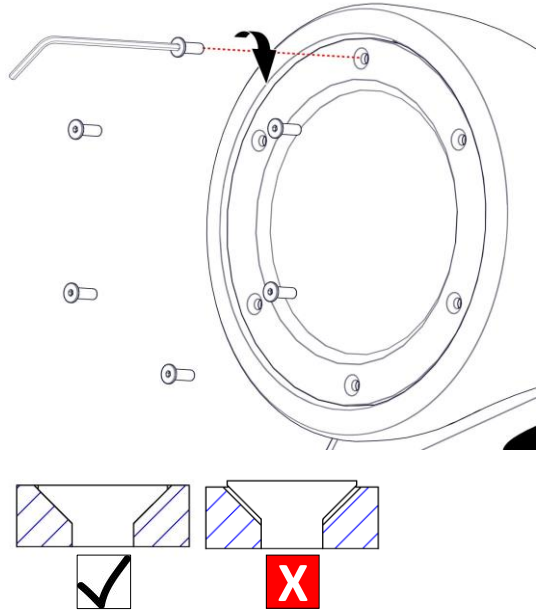

32

33

34

14 W Led PAR38 E27 25°
18 W Led PAR38 E27 38°
20 W Led PAR38 E27 45°

35

36

37

38