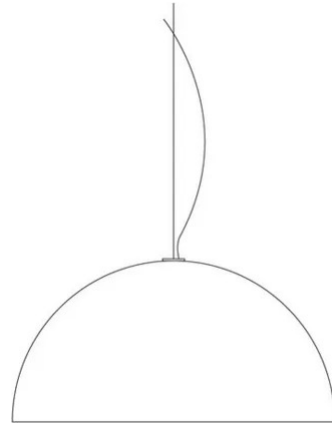

# Blow

Elio Martinelli

colors

Typology      Pendant  
Utilisation    Indoor

230V 15 W E27

diffuse light

Hanging lamp diffused light. White opal methacrylate diffuser. Detail and canopy in painted metal. For Led bulb.

Family Blow  
Typology Pendant  
Utilisation Indoor

---

**Dimensions**

Height 42,5 cm  
Diameter 85 cm  
Power supply cable length 400 cm  
Weight 8 Kg

**Materials**

Diffuser methacrylate 050 Canopy abs

---

Voltage 230V  
Non dimmable

---

**Certifications**

**Colour variant code**

1858

White

Gallery