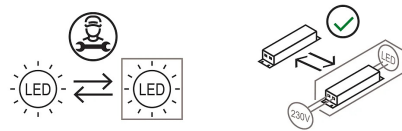

Certifications