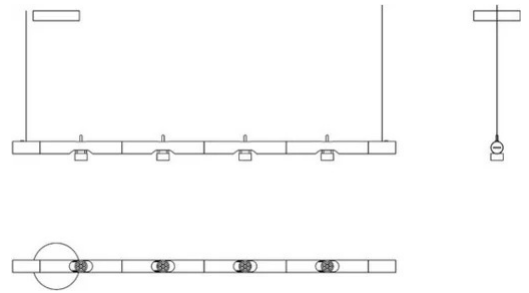

Modular hanging lamp. Painted aluminium structure with 4 adjustable and directional spots with integrated LED light source. Electronic drivers into the box fixed at the ceiling. Also available the joint of connection for the combination of more modules (code 30869).

Interchangeable lens 10° - 40° (on request).

Award

Family	Calabrone
Typology	Pendant
Utilisation	Indoor

Dimensions

Profondità	7,5 cm
Lunghezza	133 cm
Diameter	4,5 cm
Power supply cable length	400 cm
Weight	3.5 Kg

Materials

Structure	aluminium	Diffuser	polycarbonate
Canopy	aluminium		

Voltage	230V	4 X Watt	36 W
Power unit		Lumen	1224 lm (4896 lm)
Mounting Power Supply	External	CRI	>80
Power supply	Electronic dimmable power supply	CCT	3000 K
Dimming	Push Dali2	Energy class	