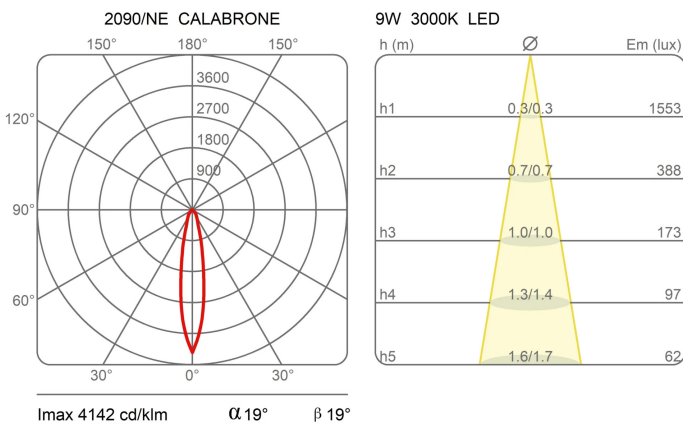

Certifications

Photometric curves