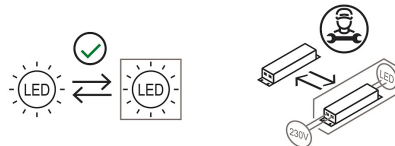

Certifications

EcoLabel