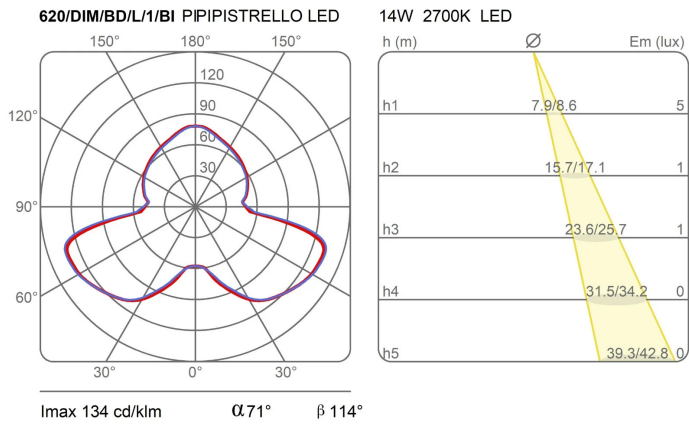

Photometric curves

Colour variant code