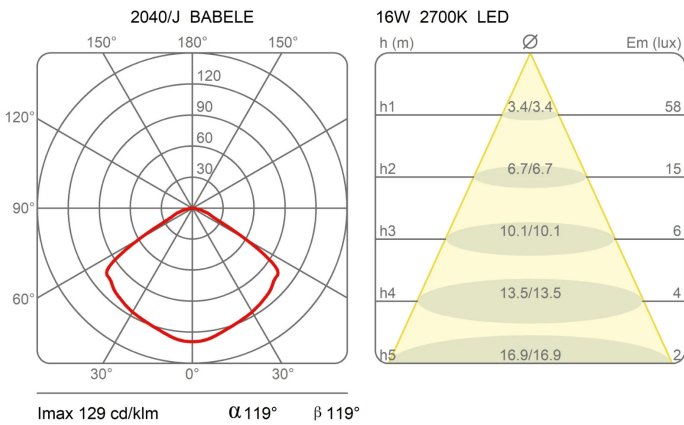

Family Babele
 Typology Pendant
 Utilisation Indoor

Dimensions

Height 26 cm
 Diameter 40 cm
 Power supply cable length 400 cm
 Weight 2.5 Kg

Materials

Structure aluminium Canopy abs

Voltage 230V
 Non dimmable

Certifications

EcoLabel

Photometric curves

Colour variant code

2040/J

Micaceous

Gallery