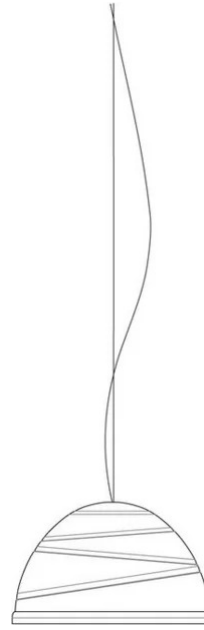

Babele

Ø 40 cm

Marc Sadler

colors

Typology Pendant
Utilisation Indoor

230V 15 W E27

direct light

diffuse light

Hanging lamp for direct light in turned aluminium and painted externally with different shades of micaceous color, golden inside. Suspended with steel cables, produced in 3 diameters: Ø 40cm, Ø 65cm and Ø 92cm.

Designed by Marc Sadler in 2005 for Martinelli Luce, the surface of the lamp is characterized by circular ribs of different diameters arranged in almost parallel planes to describe a path: the path of man towards the infinite light and truth as opposed to the boring life. Babele has a strong personality, which attracts attention, able to fill the space.

Family Babele
 Typology Pendant
 Utilisation Indoor

Dimensions

Height 26 cm
 Diameter 40 cm
 Power supply cable length 400 cm
 Weight 2.5 Kg

Materials

Structure aluminium Canopy abs

Voltage 230V
 Non dimmable