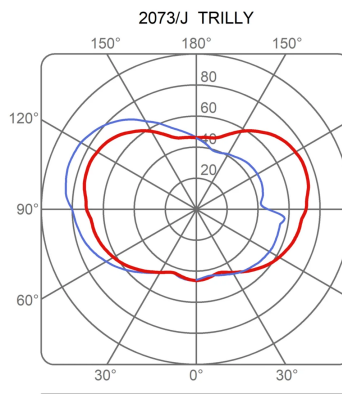

Elementi polyethylene

Voltage 230V

Non dimmable

Certifications

Photometric curves

Imax 84 cd/klm

Imax 87 cd/klm

Colour variant code