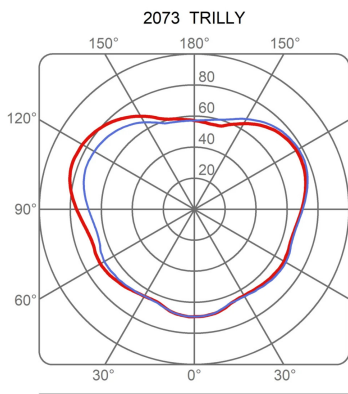

Elementi polyethylene

Voltage 230V

Non dimmable

Certifications

Photometric curves

Imax 84 cd/klm

Imax 87 cd/klm

Colour variant code