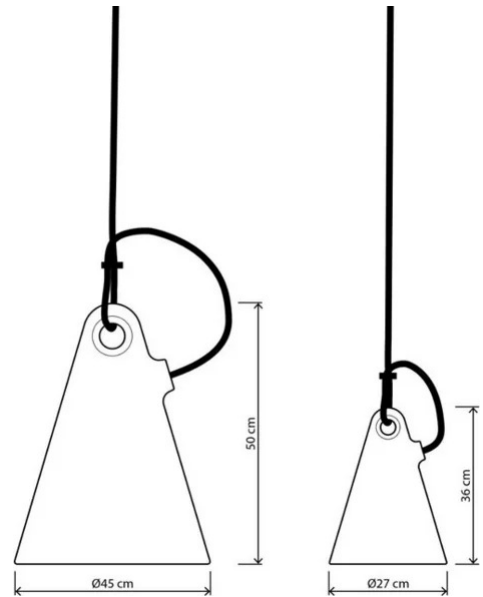

Trilly

Ø 45 cm

Emiliana Martinelli

colors

Typology Pendant Floor

Utilisation External

230V 15 W E27

diffuse light

It is an outdoor lamp, with a simple shape, a single piece made of white polyethylene in rotational moulding, it is the mate for an evening on the terrace or on the lawn of your house. You can hang it with the orange cable to the branches of a tree, you can move it easily wherever you want thanks to the ergonomic handle. If you want to replace easily the bulb you simply have to unscrew the round closing element which is placed in the lower part of the lamp. For Led bulb. Cable for external use provided by length 5 mts and plug. Two size.

Degree of protection IP65 device - IP44 plug

Family Trilly
 Typology Pendant Floor
 Utilisation External

Dimensions

Height 50 cm
 Diameter 45 cm
 Power supply cable length 500 cm
 Weight 3 Kg

Materials

Diffuser polyethylene