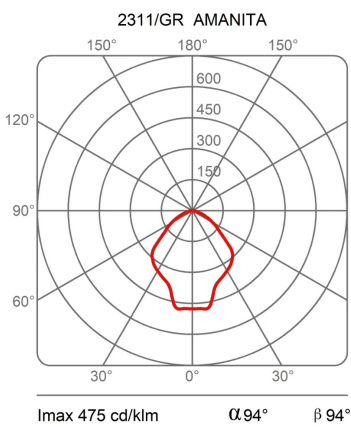

# Amanita

Emiliana Martinelli

colors

Typology Floor  
Utilisation External

230V 12 W 1696 lm

indirect light

Outdoor lamp made of highly resistant and water-repellent concrete. The lower diffuser of the cap is in satin polycarbonate to diffuse the light of the LED light source, the ballast is integrated. Metal base for locking and fixing the lamp to the concrete. Degree of protection: IP65

Family	Amanita
Typology	Floor
Utilisation	External

**Dimensions**

Height	29 cm
Diameter	36 cm
Weight	18 Kg

**Materials**

Structure	cement	Diffuser	polycarbonate
-----------	--------	----------	---------------

**Photometric curves**