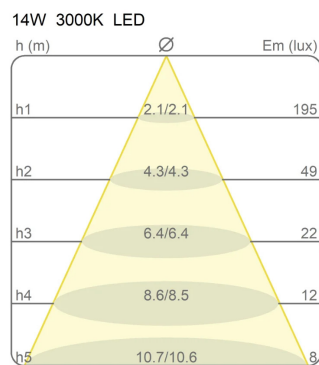

Family	Amanita
Typology	Floor
Utilisation	External

**Dimensions**

Height	29 cm
Diameter	36 cm
Weight	18 Kg

**Materials**

Structure	cement	Diffuser	polycarbonate
-----------	--------	----------	---------------

**Photometric curves**