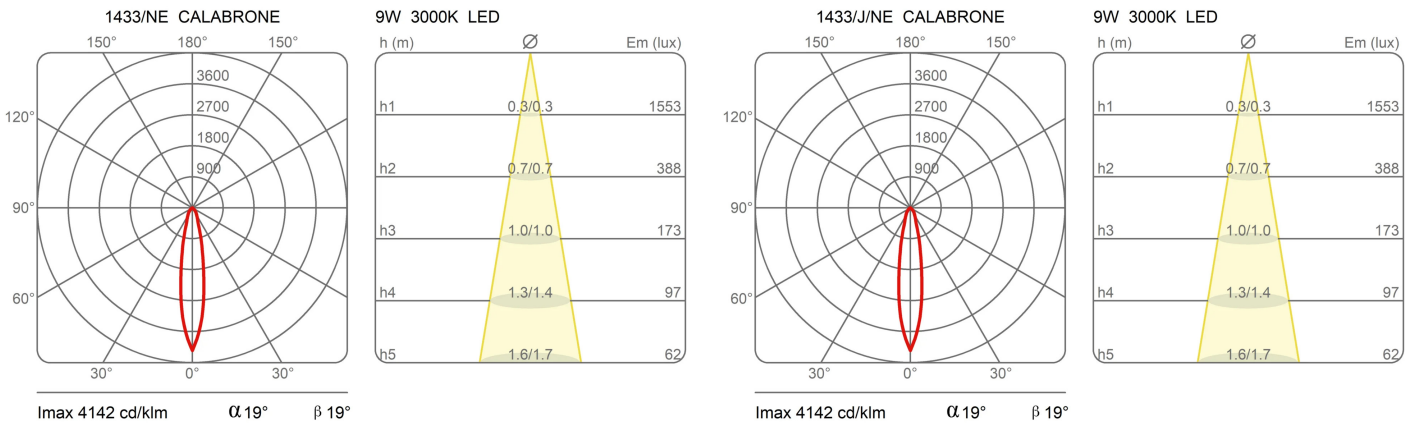

Certifications

Photometric curves