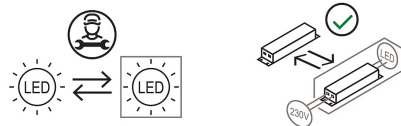

Certifications