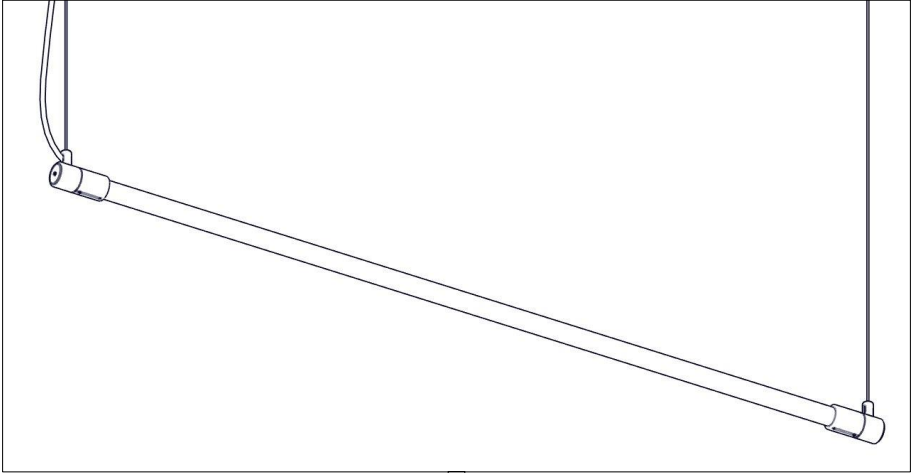

30640 – 30640.1 – 30642 – 30642.1 – 30647

SISTEMA SHANGHAI A LED

Design Studio Lucchi & Biserni, Angelo Micheli

i

i

↓
1

↓
32

1