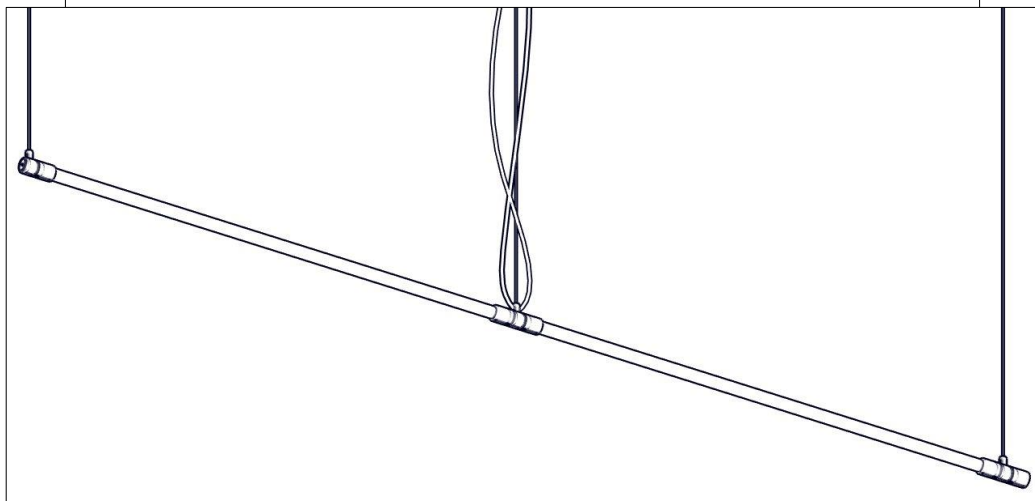

30640 – 30640.1 – 30642 – 30642.1 – 30647

SISTEMA SHANGHAI A LED

Design Studio Lucchi & Biserni, Angelo Micheli

i

i

↓
1

↓
32

1