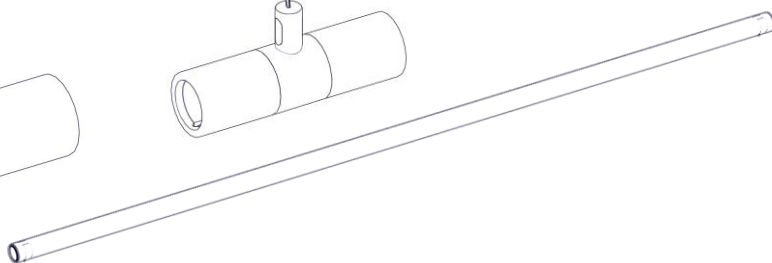

30640 – 30640.1 – 30642 – 30642.1 – 30647

SISTEMA SHANGHAI A LED

Design Studio Lucchi & Biserni, Angelo Micheli

i

i

↓
1

↓
32

1