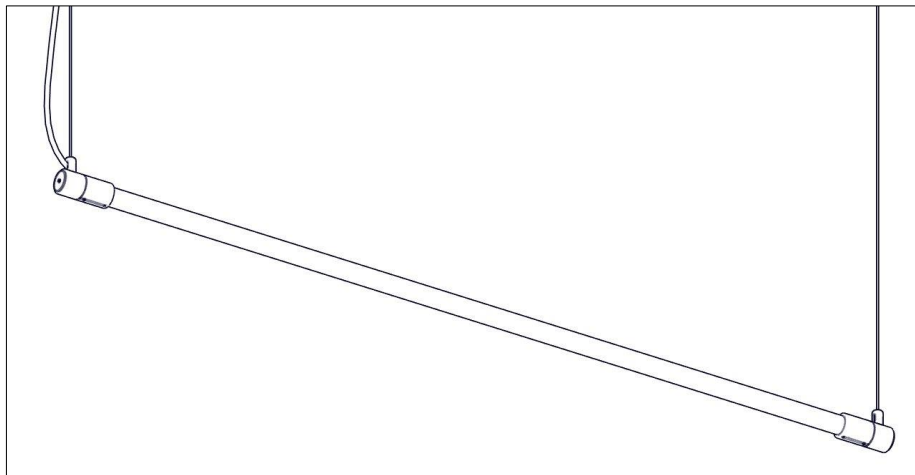

30640 – 30640.1 – 30642 – 30642.1 – 30647

SISTEMA SHANGHAI A LED

Design Studio Lucchi & Biserni, Angelo Micheli

i

i

↓
1

↓
32

1