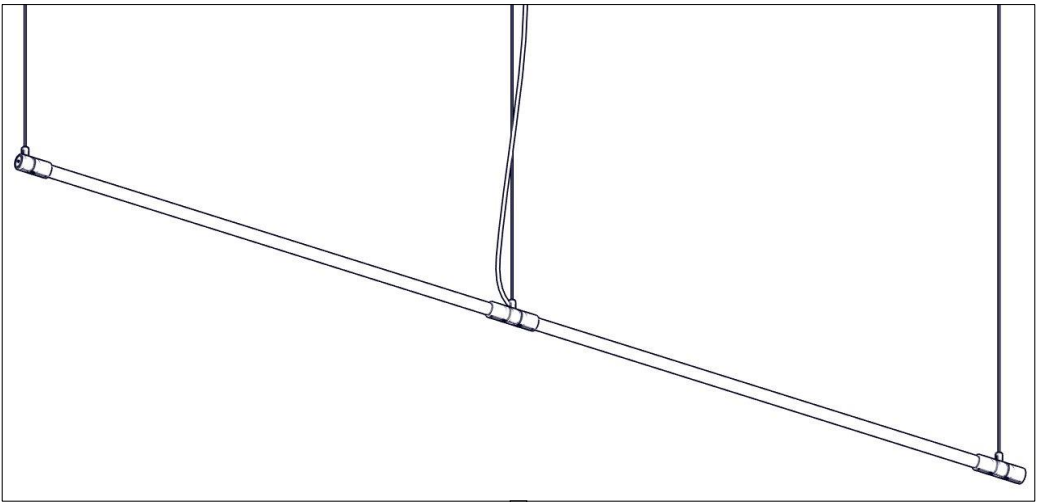

30640 – 30640.1 – 30642 – 30642.1 – 30647

SISTEMA SHANGHAI A LED

Design Studio Lucchi & Biserni, Angelo Micheli

i

i

↓
1

↓
32

1