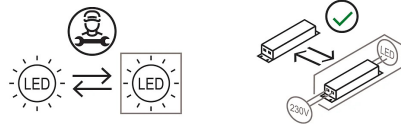

Certifications