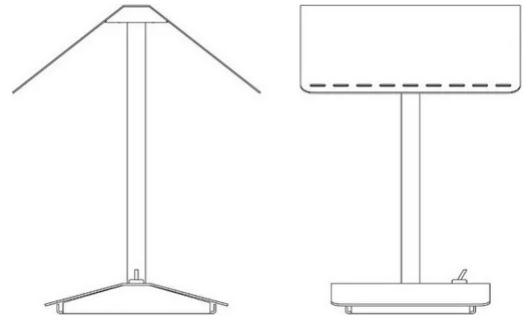

# Segnalibro

Orlandini Design

colors

Typology Table  
Utilisation Indoor

230V 6 W 600 lm

indirect light

Reading, table lamp, indirect light, in painted metal. The lamp becomes based book, the book becomes lampshade and integral part of the lamp, the light and the book come in close symbiosis. The lamp almost disappears and the book becomes the aesthetic — decorative theme of the product. LED light source integrated. Electronic driver on the plug.

Family	Segnalibro
Typology	Table
Utilisation	Indoor

**Dimensions**

Height	25 cm
Larghezza	18 cm
Lunghezza	20 cm
Power supply cable length	200 cm
Weight	1.2 Kg

**Materials**

Structure	iron	Diffuser	methacrylate O40
-----------	------	----------	------------------