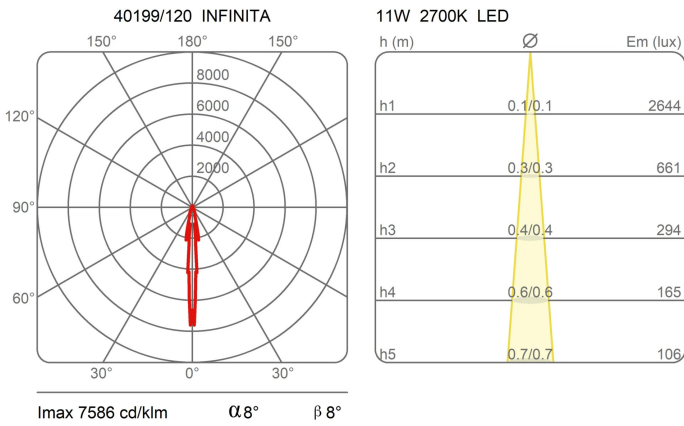

Light Module Infinita

Length 120 cm

Marta Sansoni

colors

Typology Pendant
Utilisation Indoor

24V 10 W 1000 lm

diffuse light

Clear glass lamp body available in three lengths: 70 cm, 120 cm and 150 cm.
Diameter 5,6 cm.

Family Light module Infinita
 Typology Pendant
 Utilisation Indoor

Dimensions

Height 120 cm
 Diameter 5,6 cm
 Power supply cable length 250 cm
 Weight 1.5 Kg

Materials

Structure glass aluminium Canopy aluminium

Voltage	24V	Watt	10 W
Power unit	Excluded	Lumen	1000 lm
Mounting Power Supply	External	CRI	>90
		Duration	50000 h
		CCT	2700 K
		Energy class	E

Certifications

EcoLabel

Photometric curves

Colour variant code