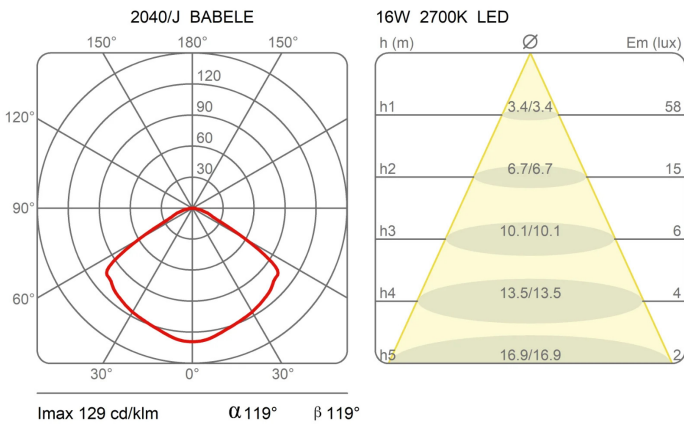

Family Babele
 Typology Pendant
 Utilisation Indoor

Dimensions

Height 26 cm
 Diameter 40 cm
 Power supply cable length 400 cm
 Weight 2.5 Kg

Materials

Structure aluminium Canopy abs

Voltage 230V
 Non dimmable

Certifications

Photometric curves

Colour variant code

2040/J

Micaceous

Gallery