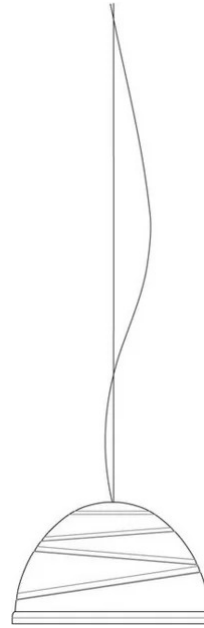

Babele

Ø 40 cm

Marc Sadler

colors

Typology Pendant
Utilisation Indoor

230V 15 W E27

direct light

diffuse light

Hanging lamp for direct light in turned aluminium and painted externally with different shades of micaceous color, golden inside. Suspended with steel cables, produced in 3 diameters: Ø 40cm, Ø 65cm and Ø 92cm.

Designed by Marc Sadler in 2005 for Martinelli Luce, the surface of the lamp is characterized by circular ribs of different diameters arranged in almost parallel planes to describe a path: the path of man towards the infinite light and truth as opposed to the boring life. Babele has a strong personality, which attracts attention, able to fill the space.

Family Babele
 Typology Pendant
 Utilisation Indoor

Dimensions

Height 26 cm
 Diameter 40 cm
 Power supply cable length 400 cm
 Weight 2.5 Kg

Materials

Structure aluminium Canopy abs

Voltage 230V
 Non dimmable