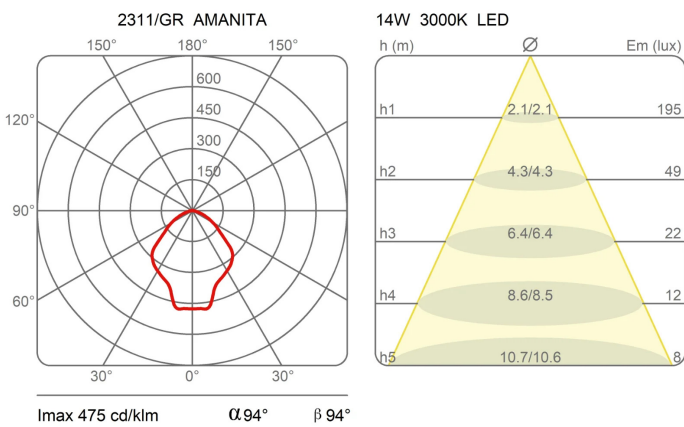

Amanita

Emiliana Martinelli

colors

Typology Floor
Utilisation External

230V 12 W 1696 lm

indirect light

Outdoor lamp made of highly resistant and water-repellent concrete. The lower diffuser of the cap is in satin polycarbonate to diffuse the light of the LED light source, the ballast is integrated. Metal base for locking and fixing the lamp to the concrete. Degree of protection: IP65

Family	Amanita
Typology	Floor
Utilisation	External

Dimensions

Height	29 cm
Diameter	36 cm
Weight	18 Kg

Materials

Structure	cement	Diffuser	polycarbonate
-----------	--------	----------	---------------

Voltage	230V	Watt	12 W
Power unit	Included	Lumen	1696 lm
Mounting Power Supply	Indoor	CRI	>80
Power supply	Electronic power supply	Duration	50000 h
Dimming	No dimmable	CCT	2700 K
		Energy class	E

Certifications

Photometric curves

Colour variant code

2311/GR

Grey

Gallery